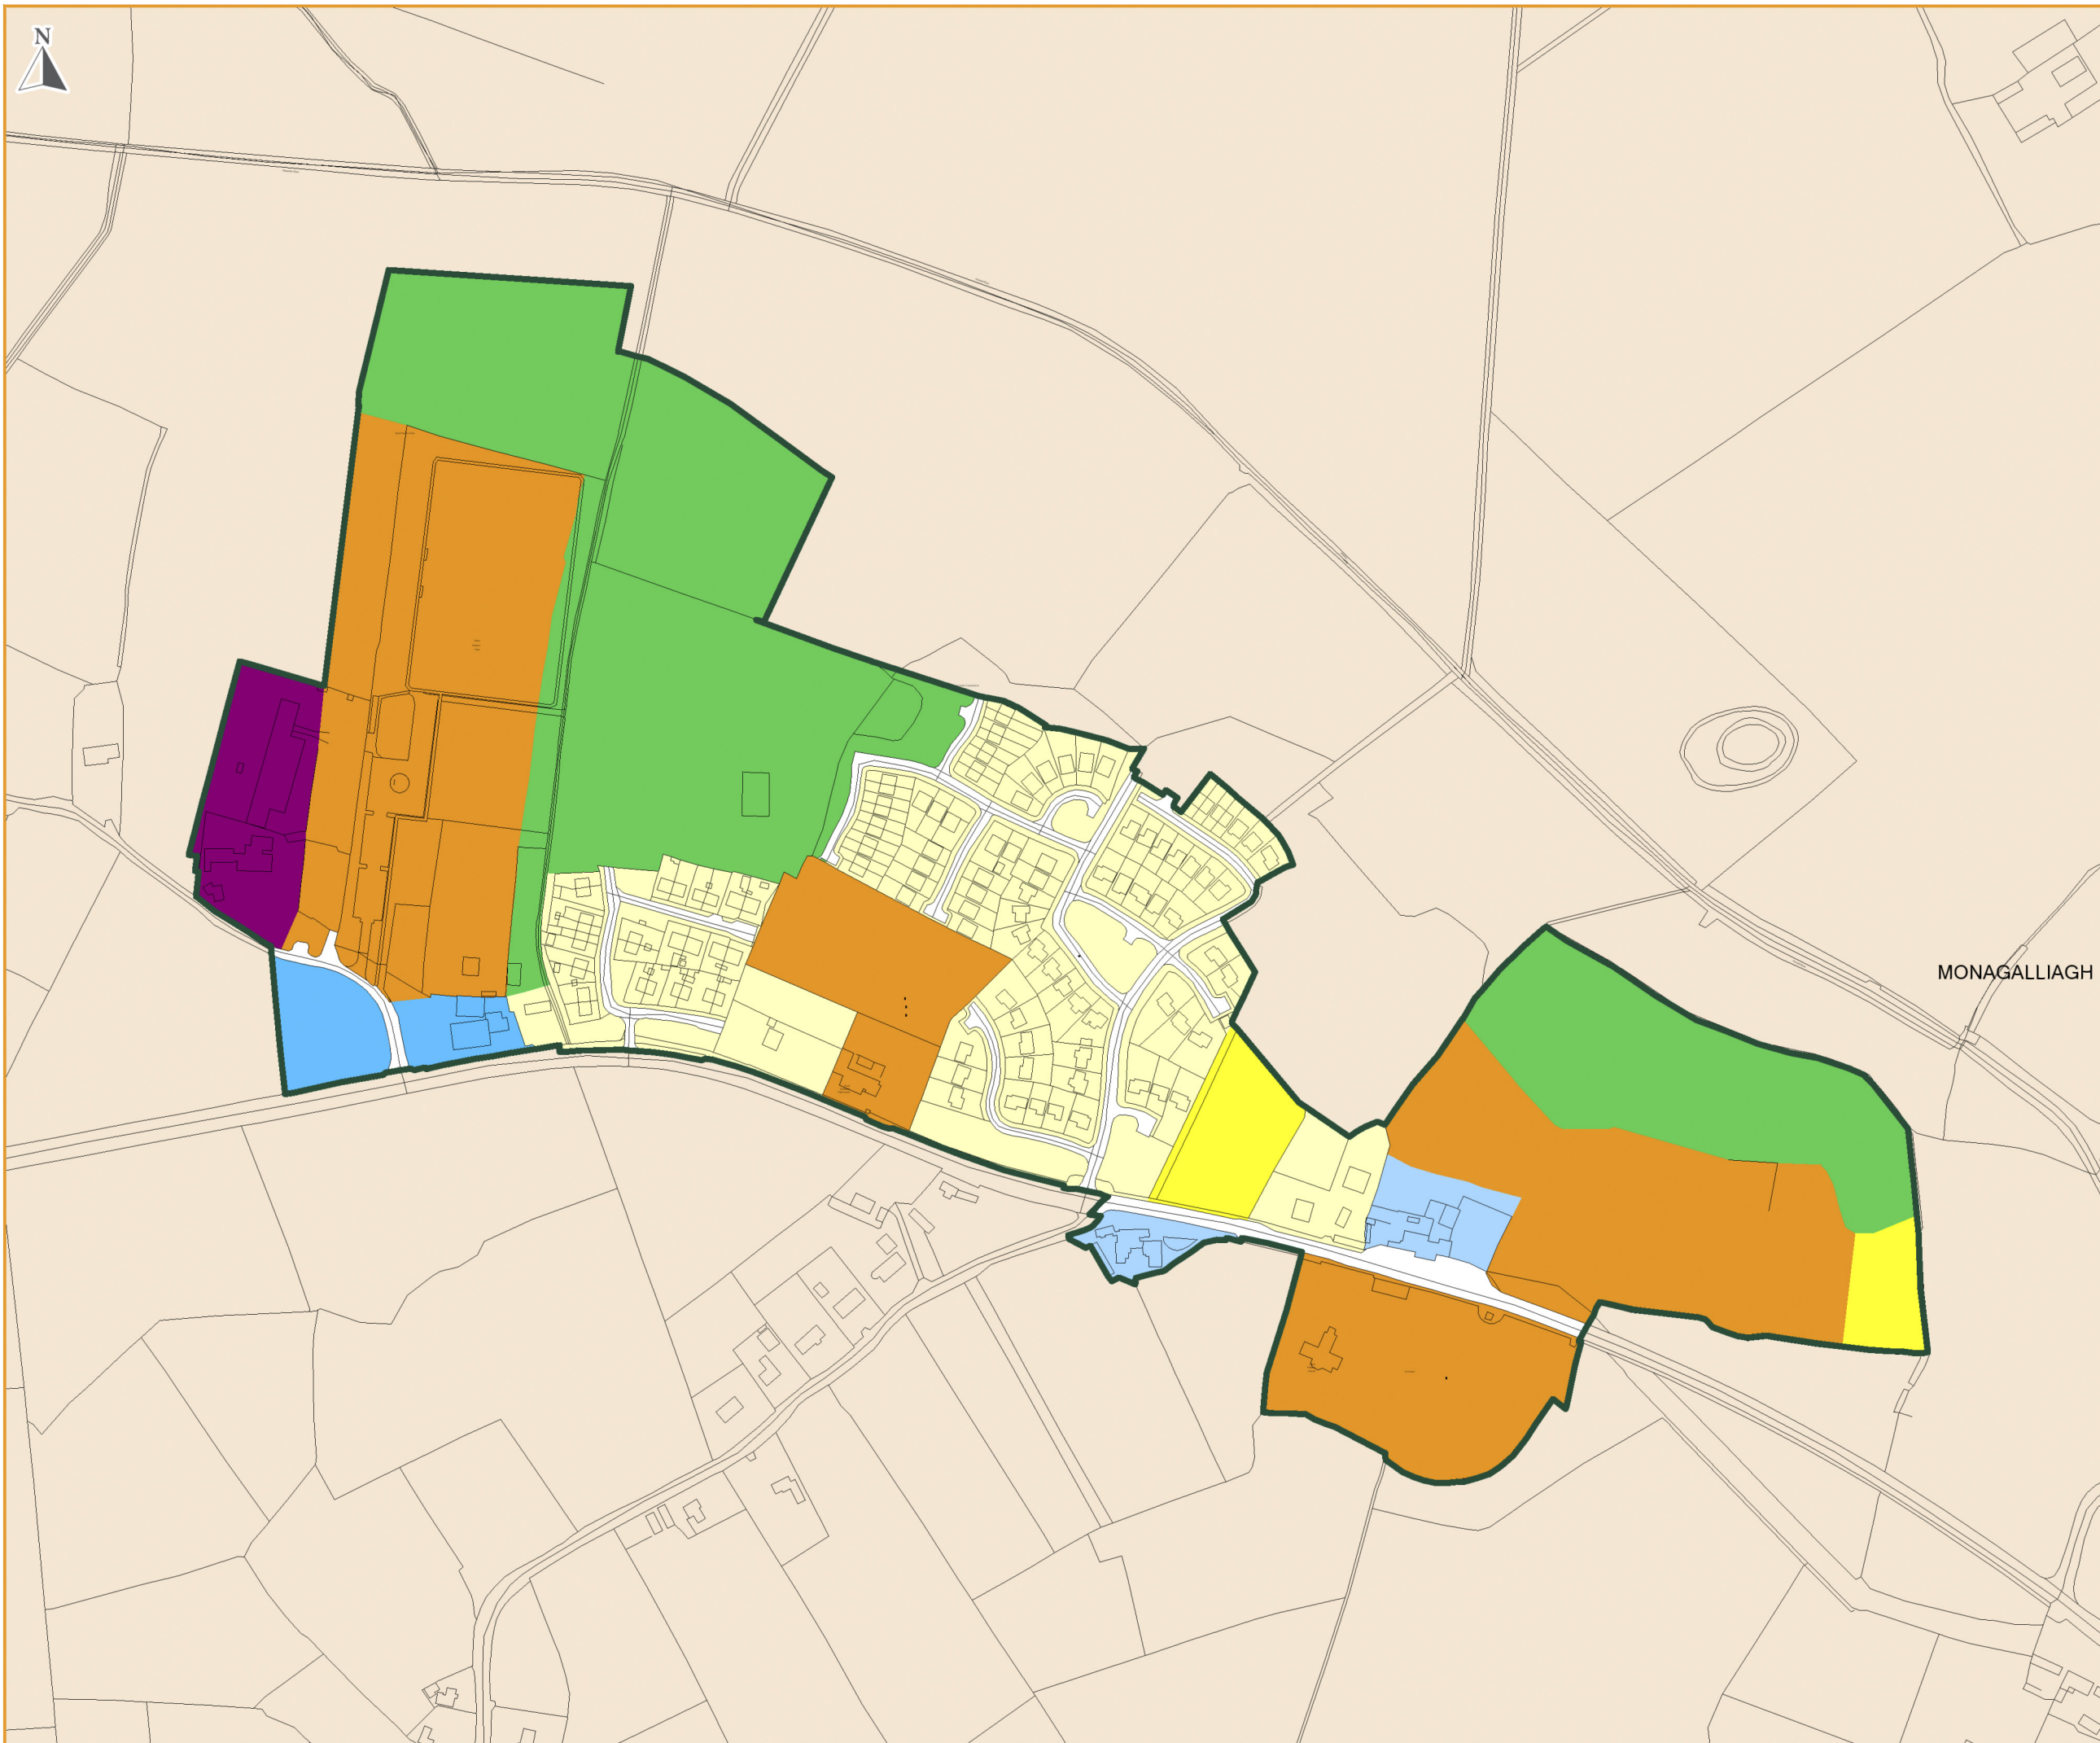

**LEGEND**

**Zoning Objectives**

- A1 - Existing Residential
- A2 - New Residential
- B1 - Commercial Town or Village Centre
- C1 - Mixed Use
- E2 - General Enterprise and Employment
- F1 - Open Space
- G1 - Community Infrastructure
- RA - Rural Area
- Settlement Boundary

MONAGALLIAGH

Meath County  
Development Plan  
2021-2027