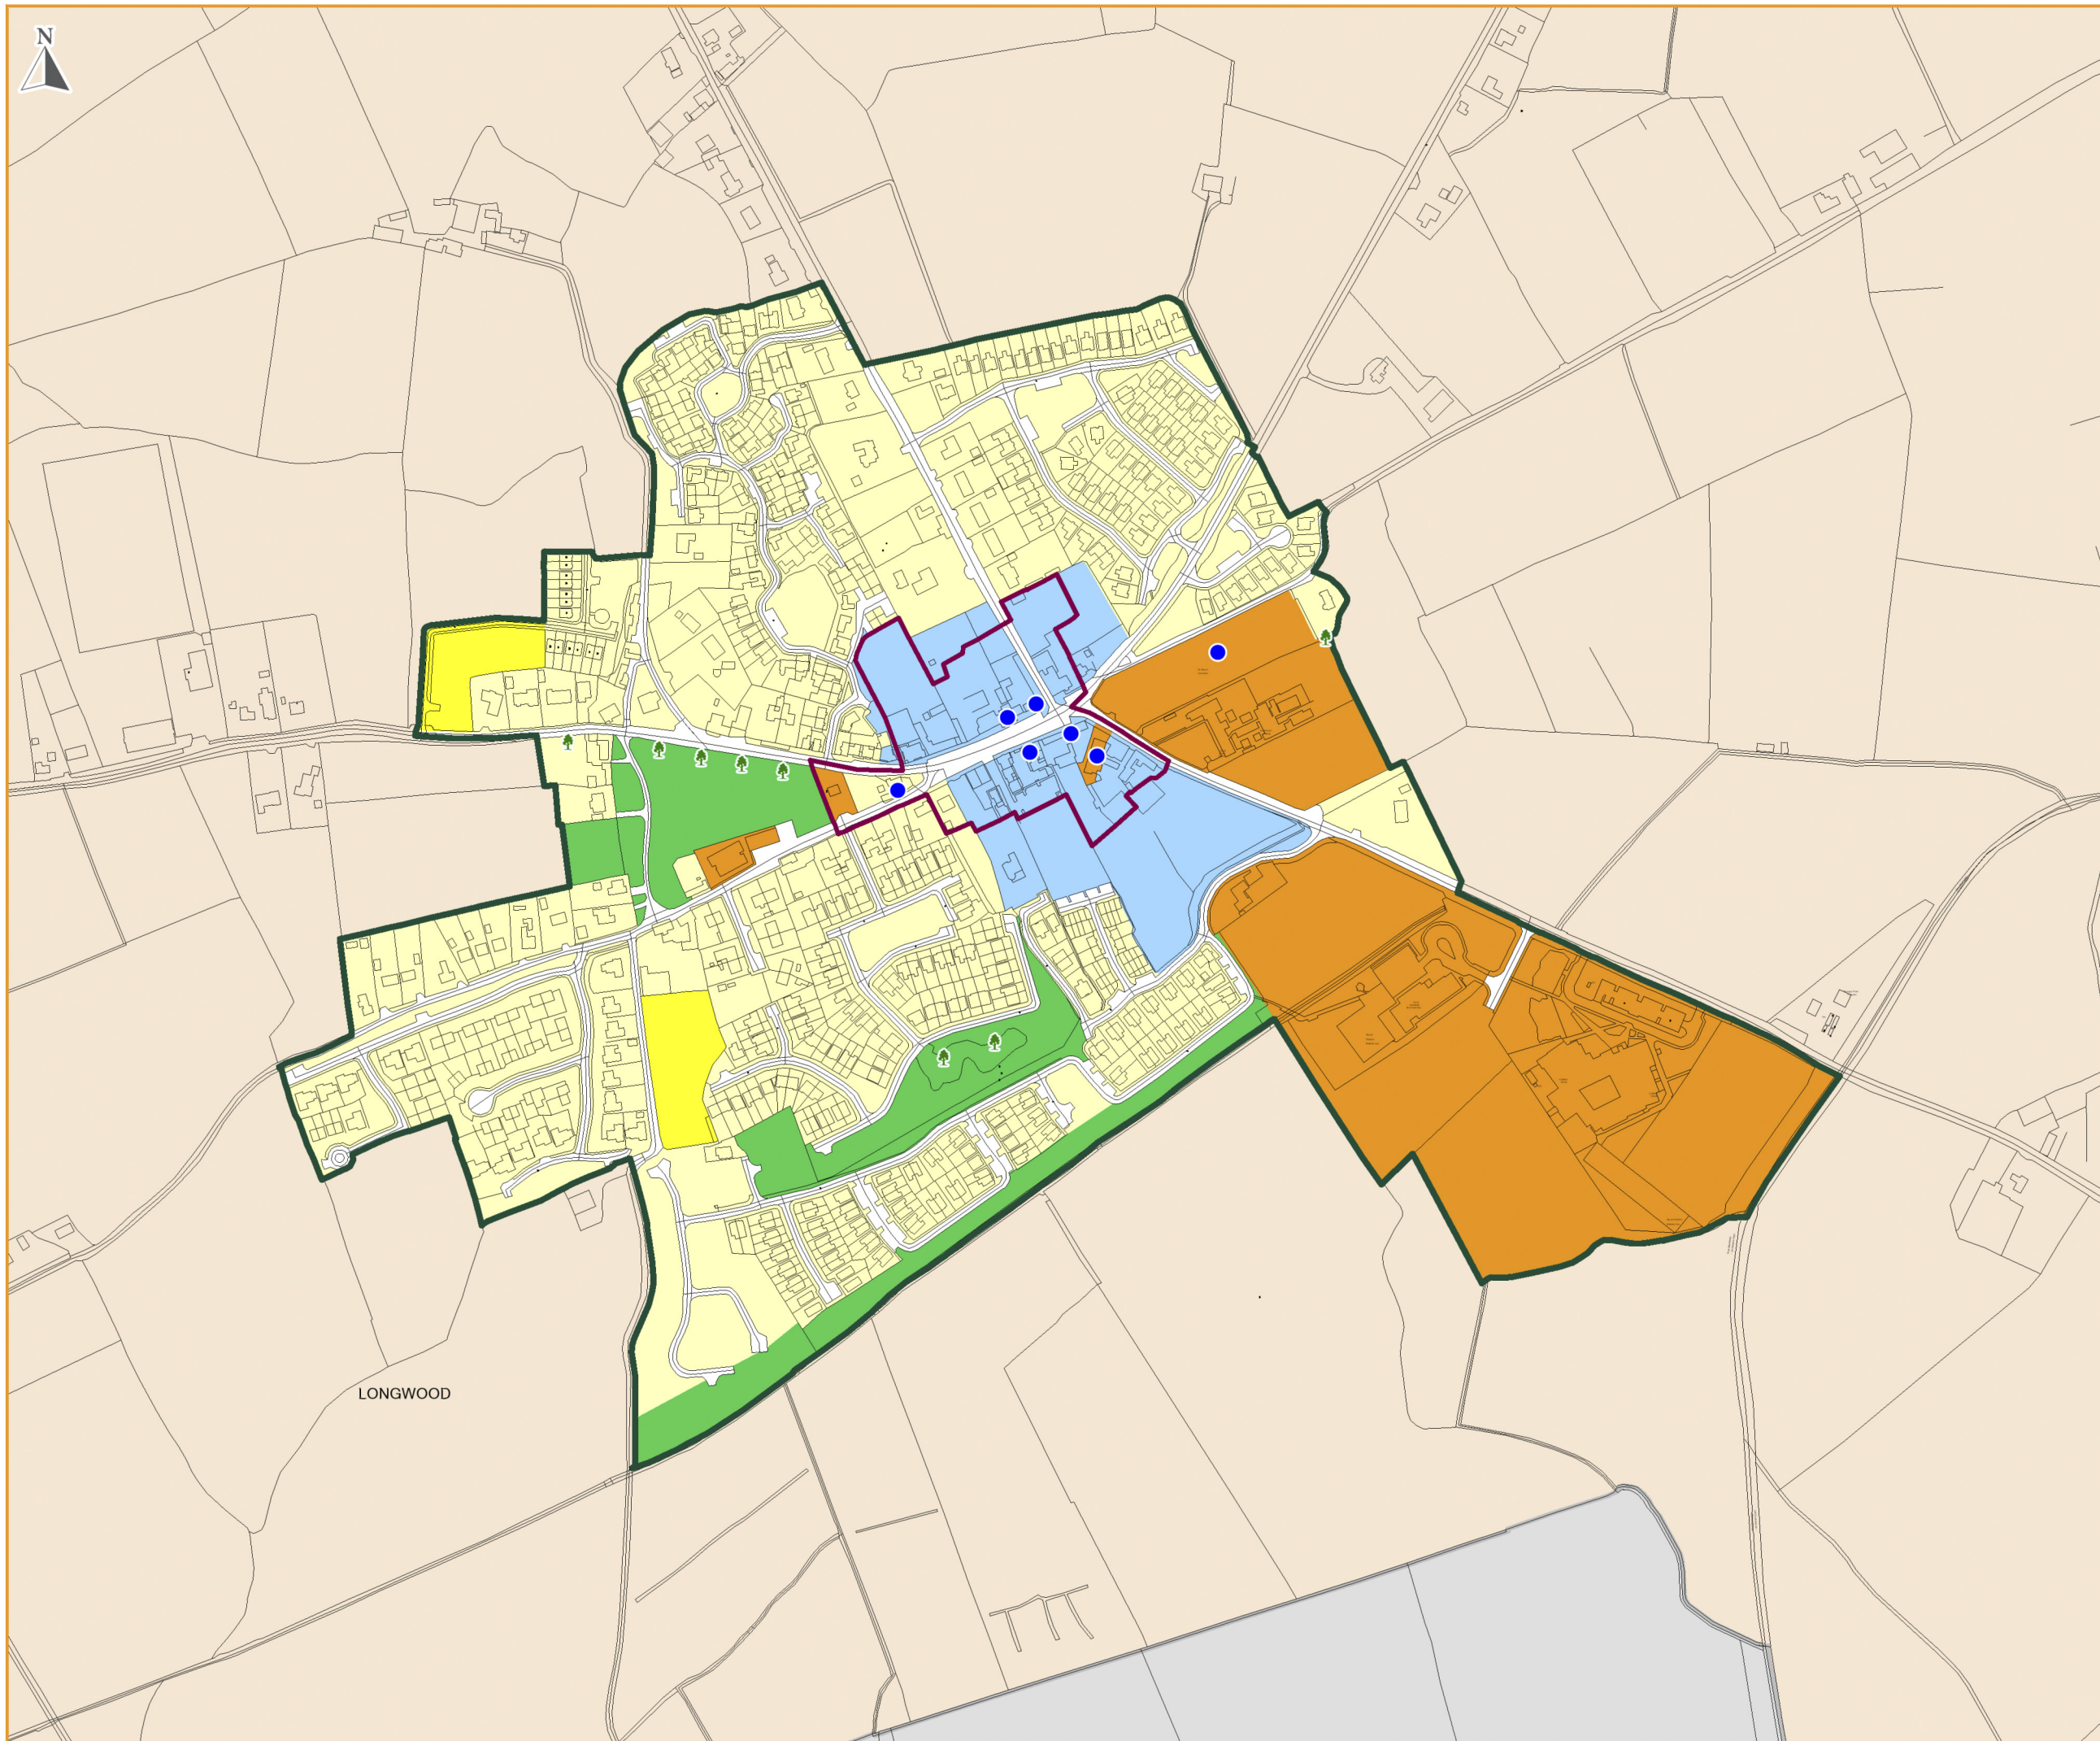

LEGEND

Zoning Objectives

- A1 - Existing Residential
- A2 - New Residential
- B1 - Commercial Town or Village Centre
- F1 - Open Space
- G1 - Community Infrastructure
- RA - Rural Area

Settlement Boundary

Kildare County Council - Administrative Area

Cultural and Natural Heritage

MCC Architectural Conservation Area

R - Record of Protected Structure

Trees to be Protected

Meath County
Development Plan
2021-2027