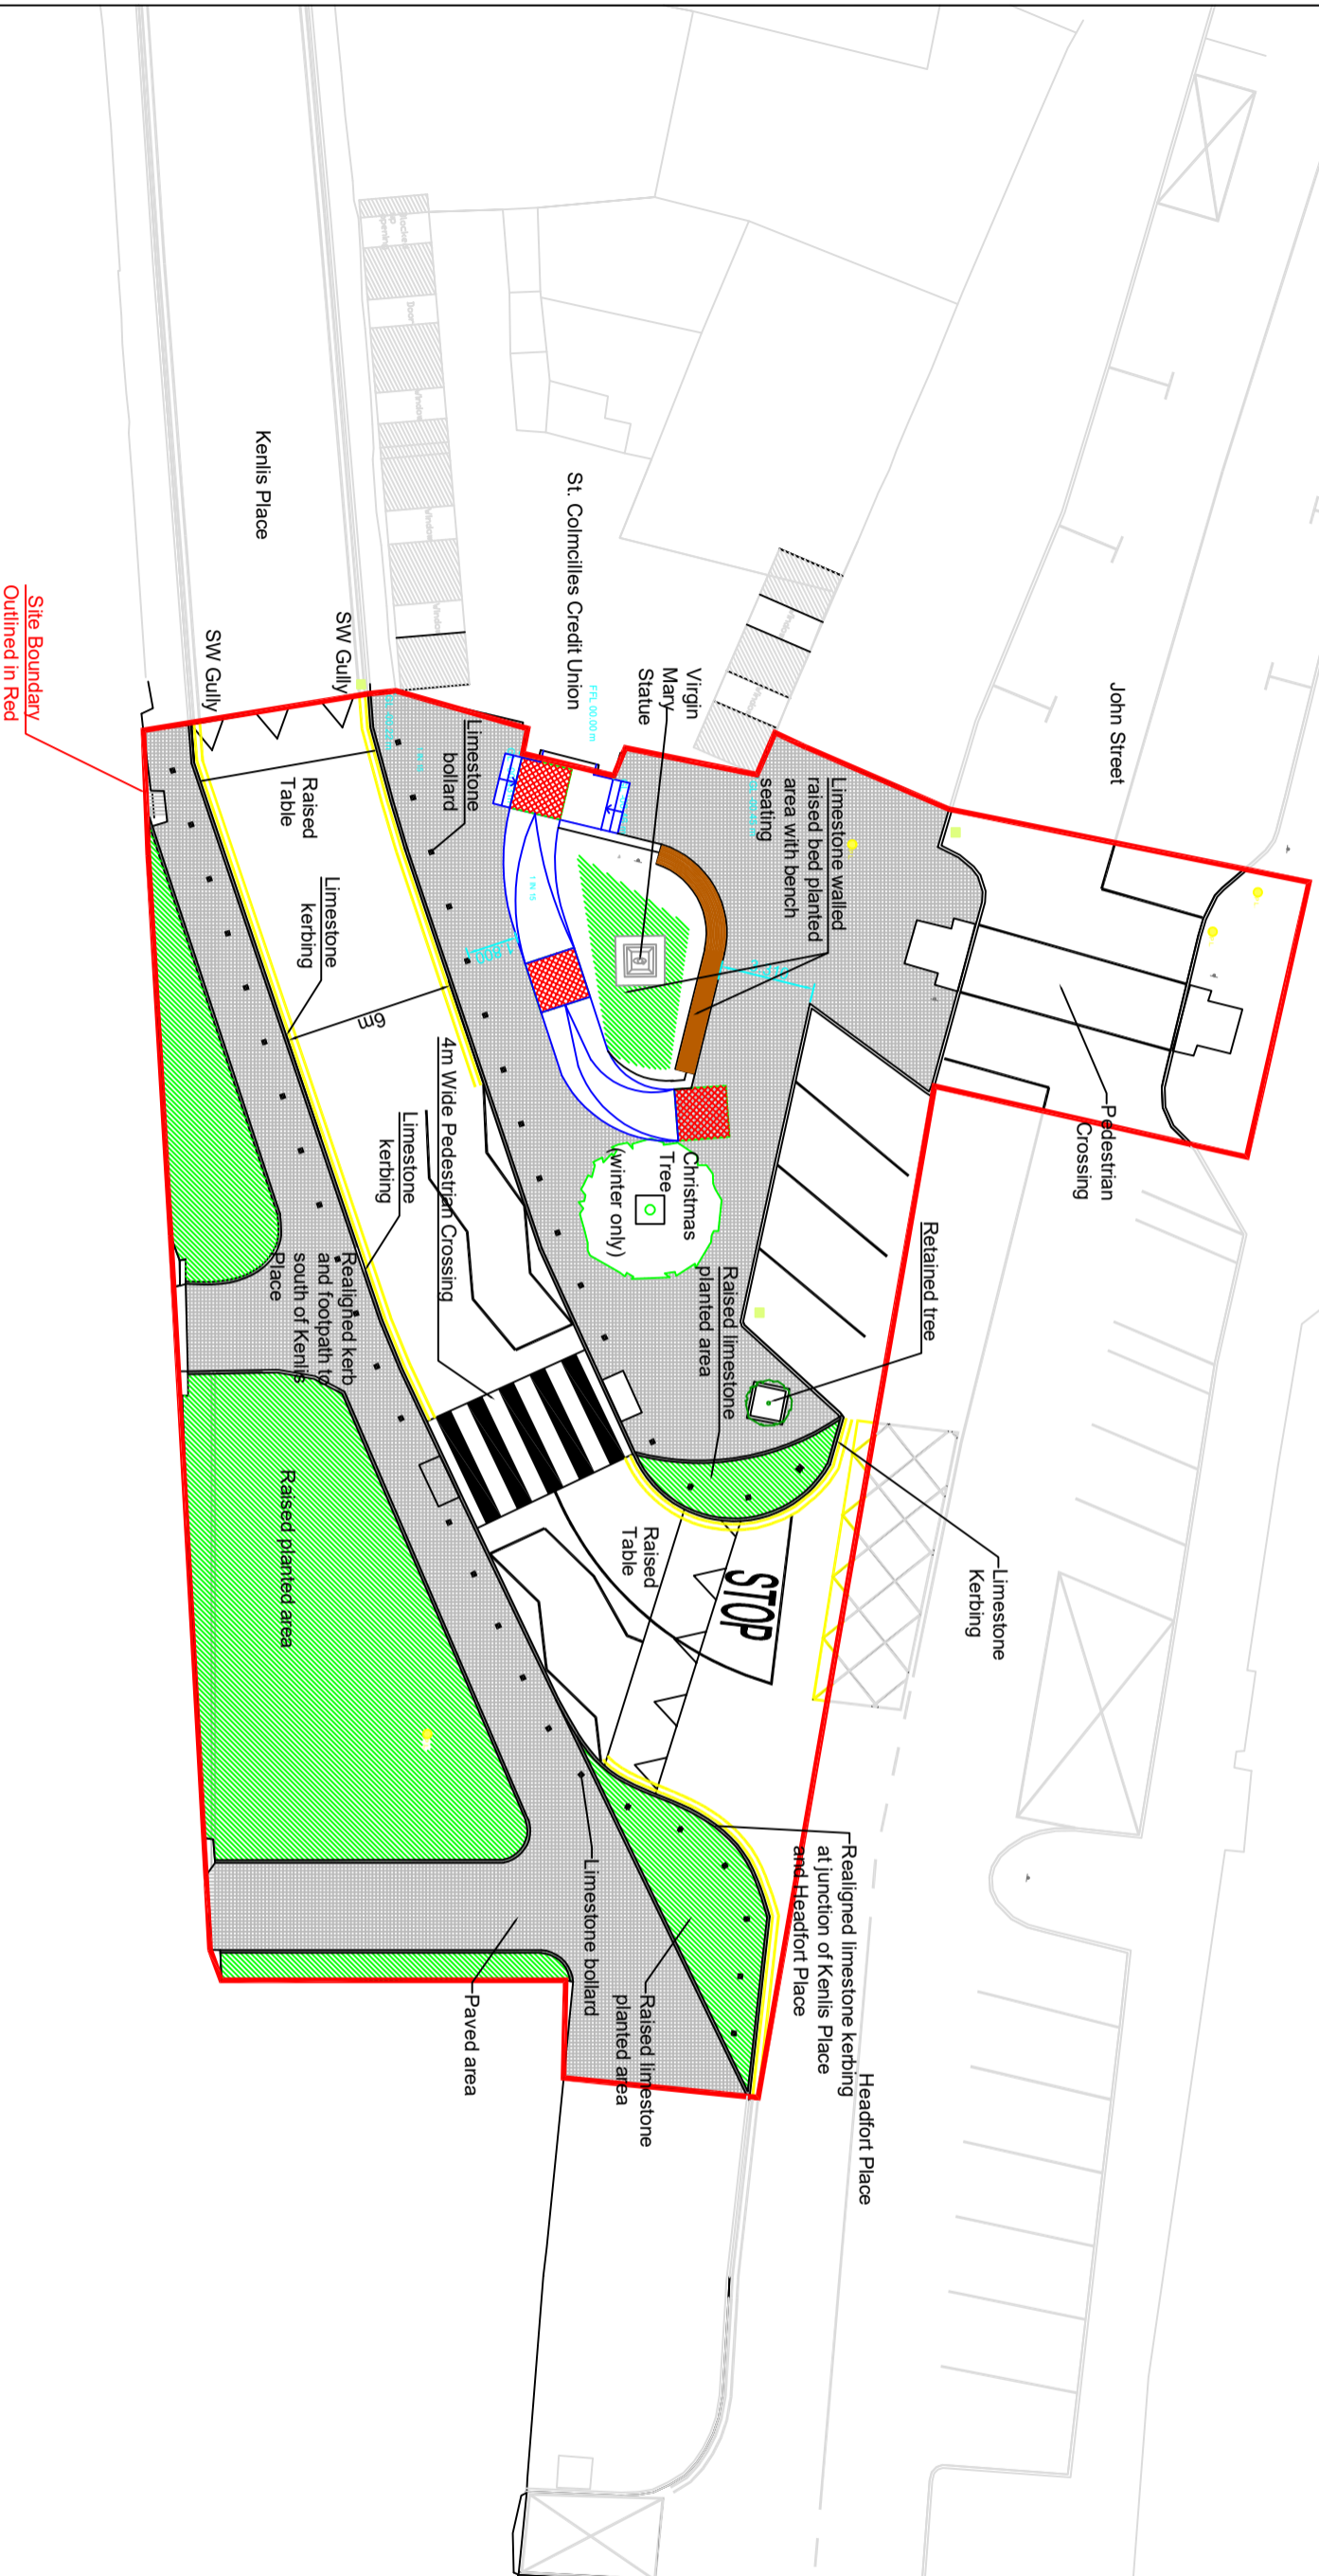

**GENERAL NOTES**

1. This drawing is the property of Meath County Council. It is a confidential document and not to be copied, used, or reproduced without prior written consent.
2. DO NOT SCALE. Use figured dimensions only, if in doubt ask.

No.	Date	Amendment / Issue	Dn	Chk	App
1	18/10/2021	Ramp incorporated into design	MM	AS	AS
2	25/01/2022	Additional Information Added	MM	AS	AS

Stage: **Planning**

**Comhairle Chontae na Mí  
Meath**  
County Council

File Reference: **TRA-12-17-07-02-01**

Scale: 1:250 @ A3	Dwg. No. <b>DG002</b>	Rev: <b>2</b>
-------------------	-----------------------	---------------

Date: 25/01/2022

**LEGEND**