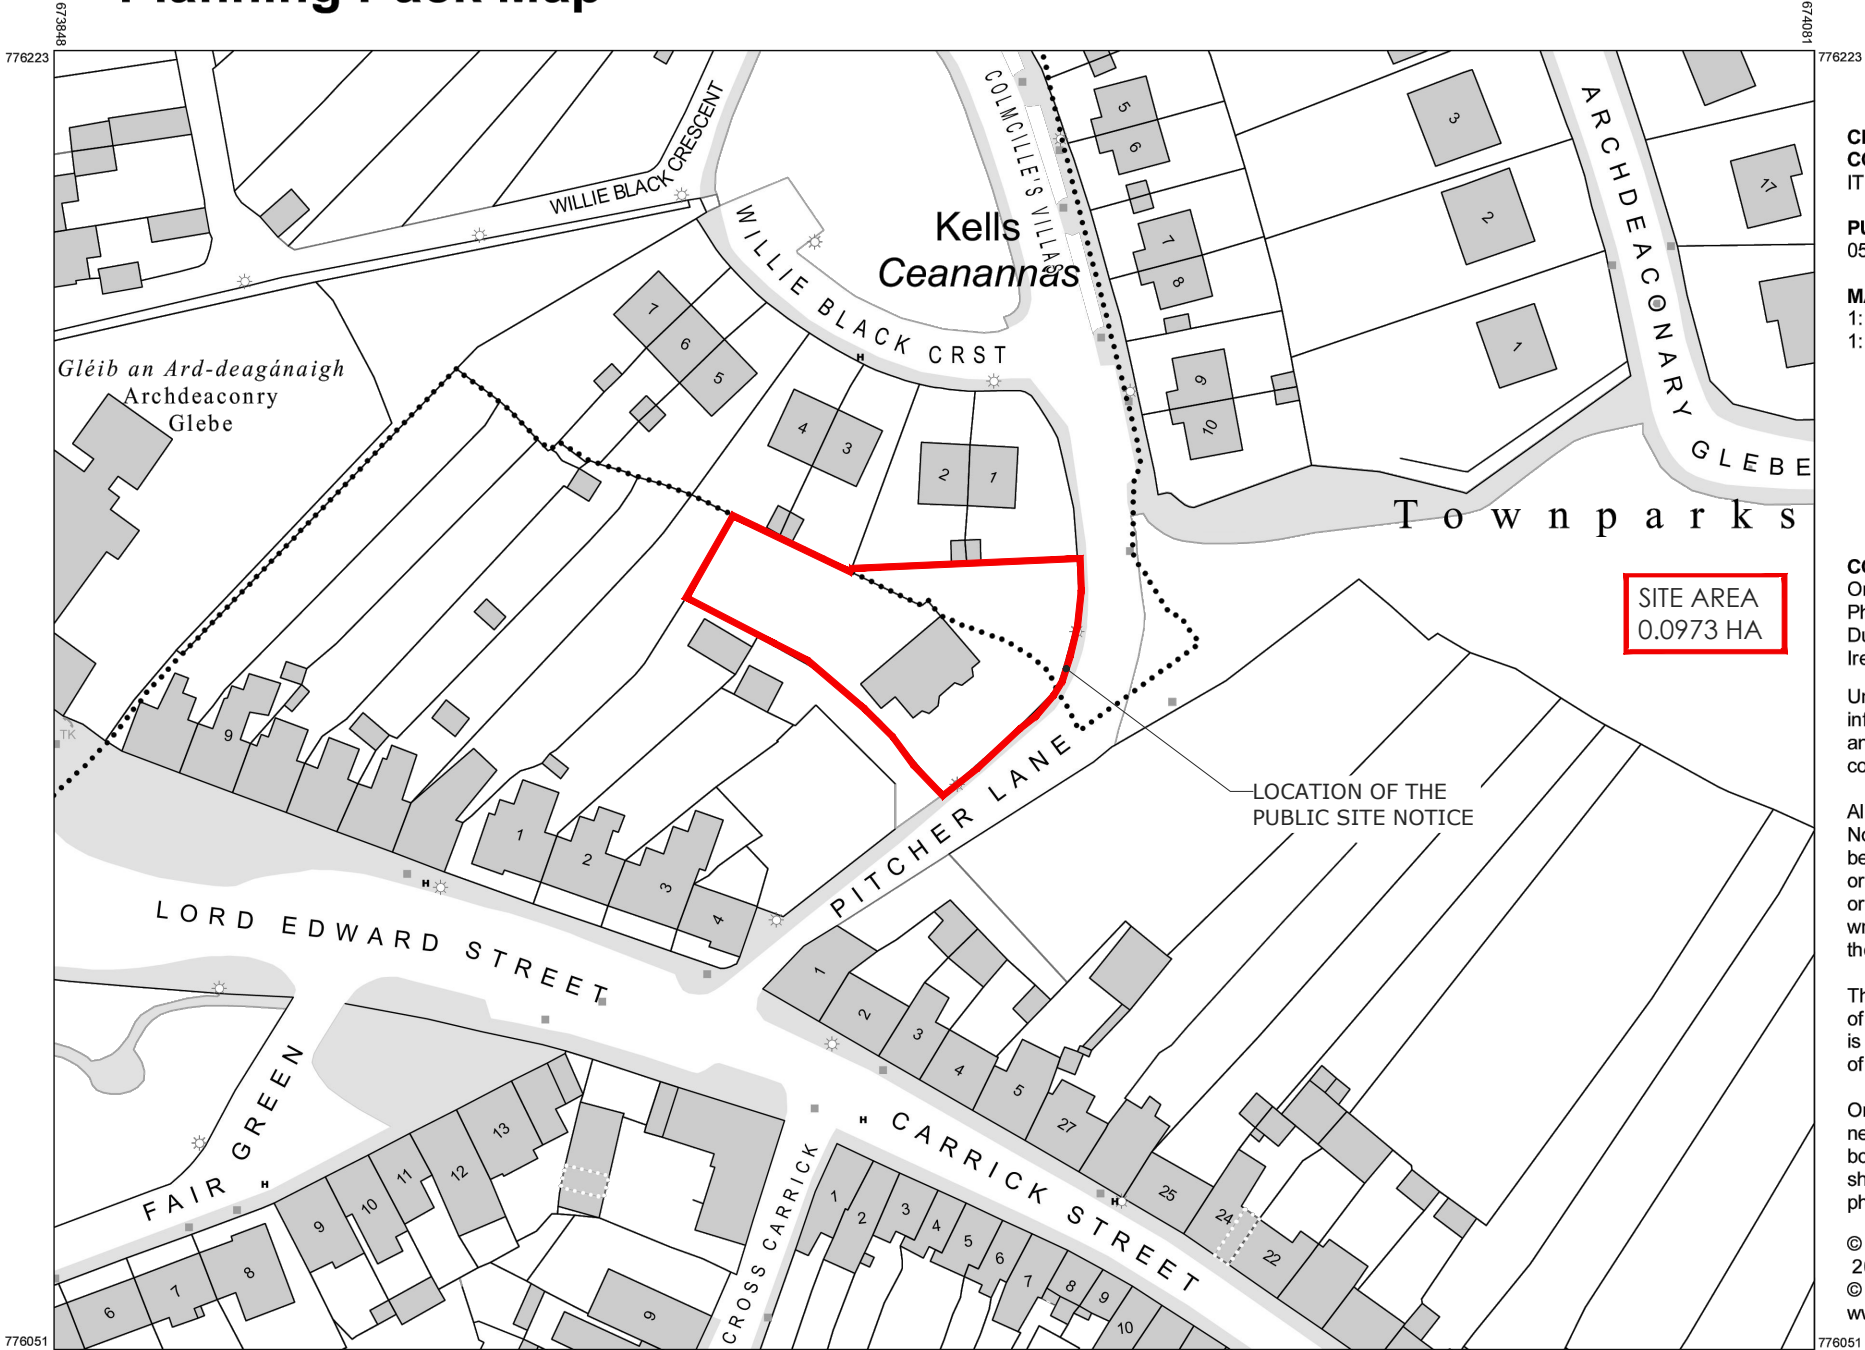

Planning Pack Map

CENTRE COORDINATES:
ITM 673965,776137

PUBLISHED: 05/08/2022
ORDER NO.: 50283962_2

MAP SERIES: 1:1,000
MAP SHEETS: 2310-02
1:1,000 2310-03

SITE AREA
0.0973 HA

COMPILED AND PUBLISHED BY:
Ordnance Survey Ireland,
Phoenix Park,
Dublin 8,
Ireland.

The representation on this map of a road, track or footpath is not evidence of the existence of a right of way.

Ordnance Survey maps never show legal property boundaries, nor do they show ownership of physical features.

© Suirbhéireacht Ordanáis Éireann, 2022
© Ordnance Survey Ireland, 2022
www.osi.ie/copyright

OUTPUT SCALE: 1:1,000

CAPTURE RESOLUTION:
The map objects are only accurate to the resolution at which they were captured. Output scale is not indicative of data capture scale. Further information is available at: <http://www.osi.ie>; search 'Capture Resolution'