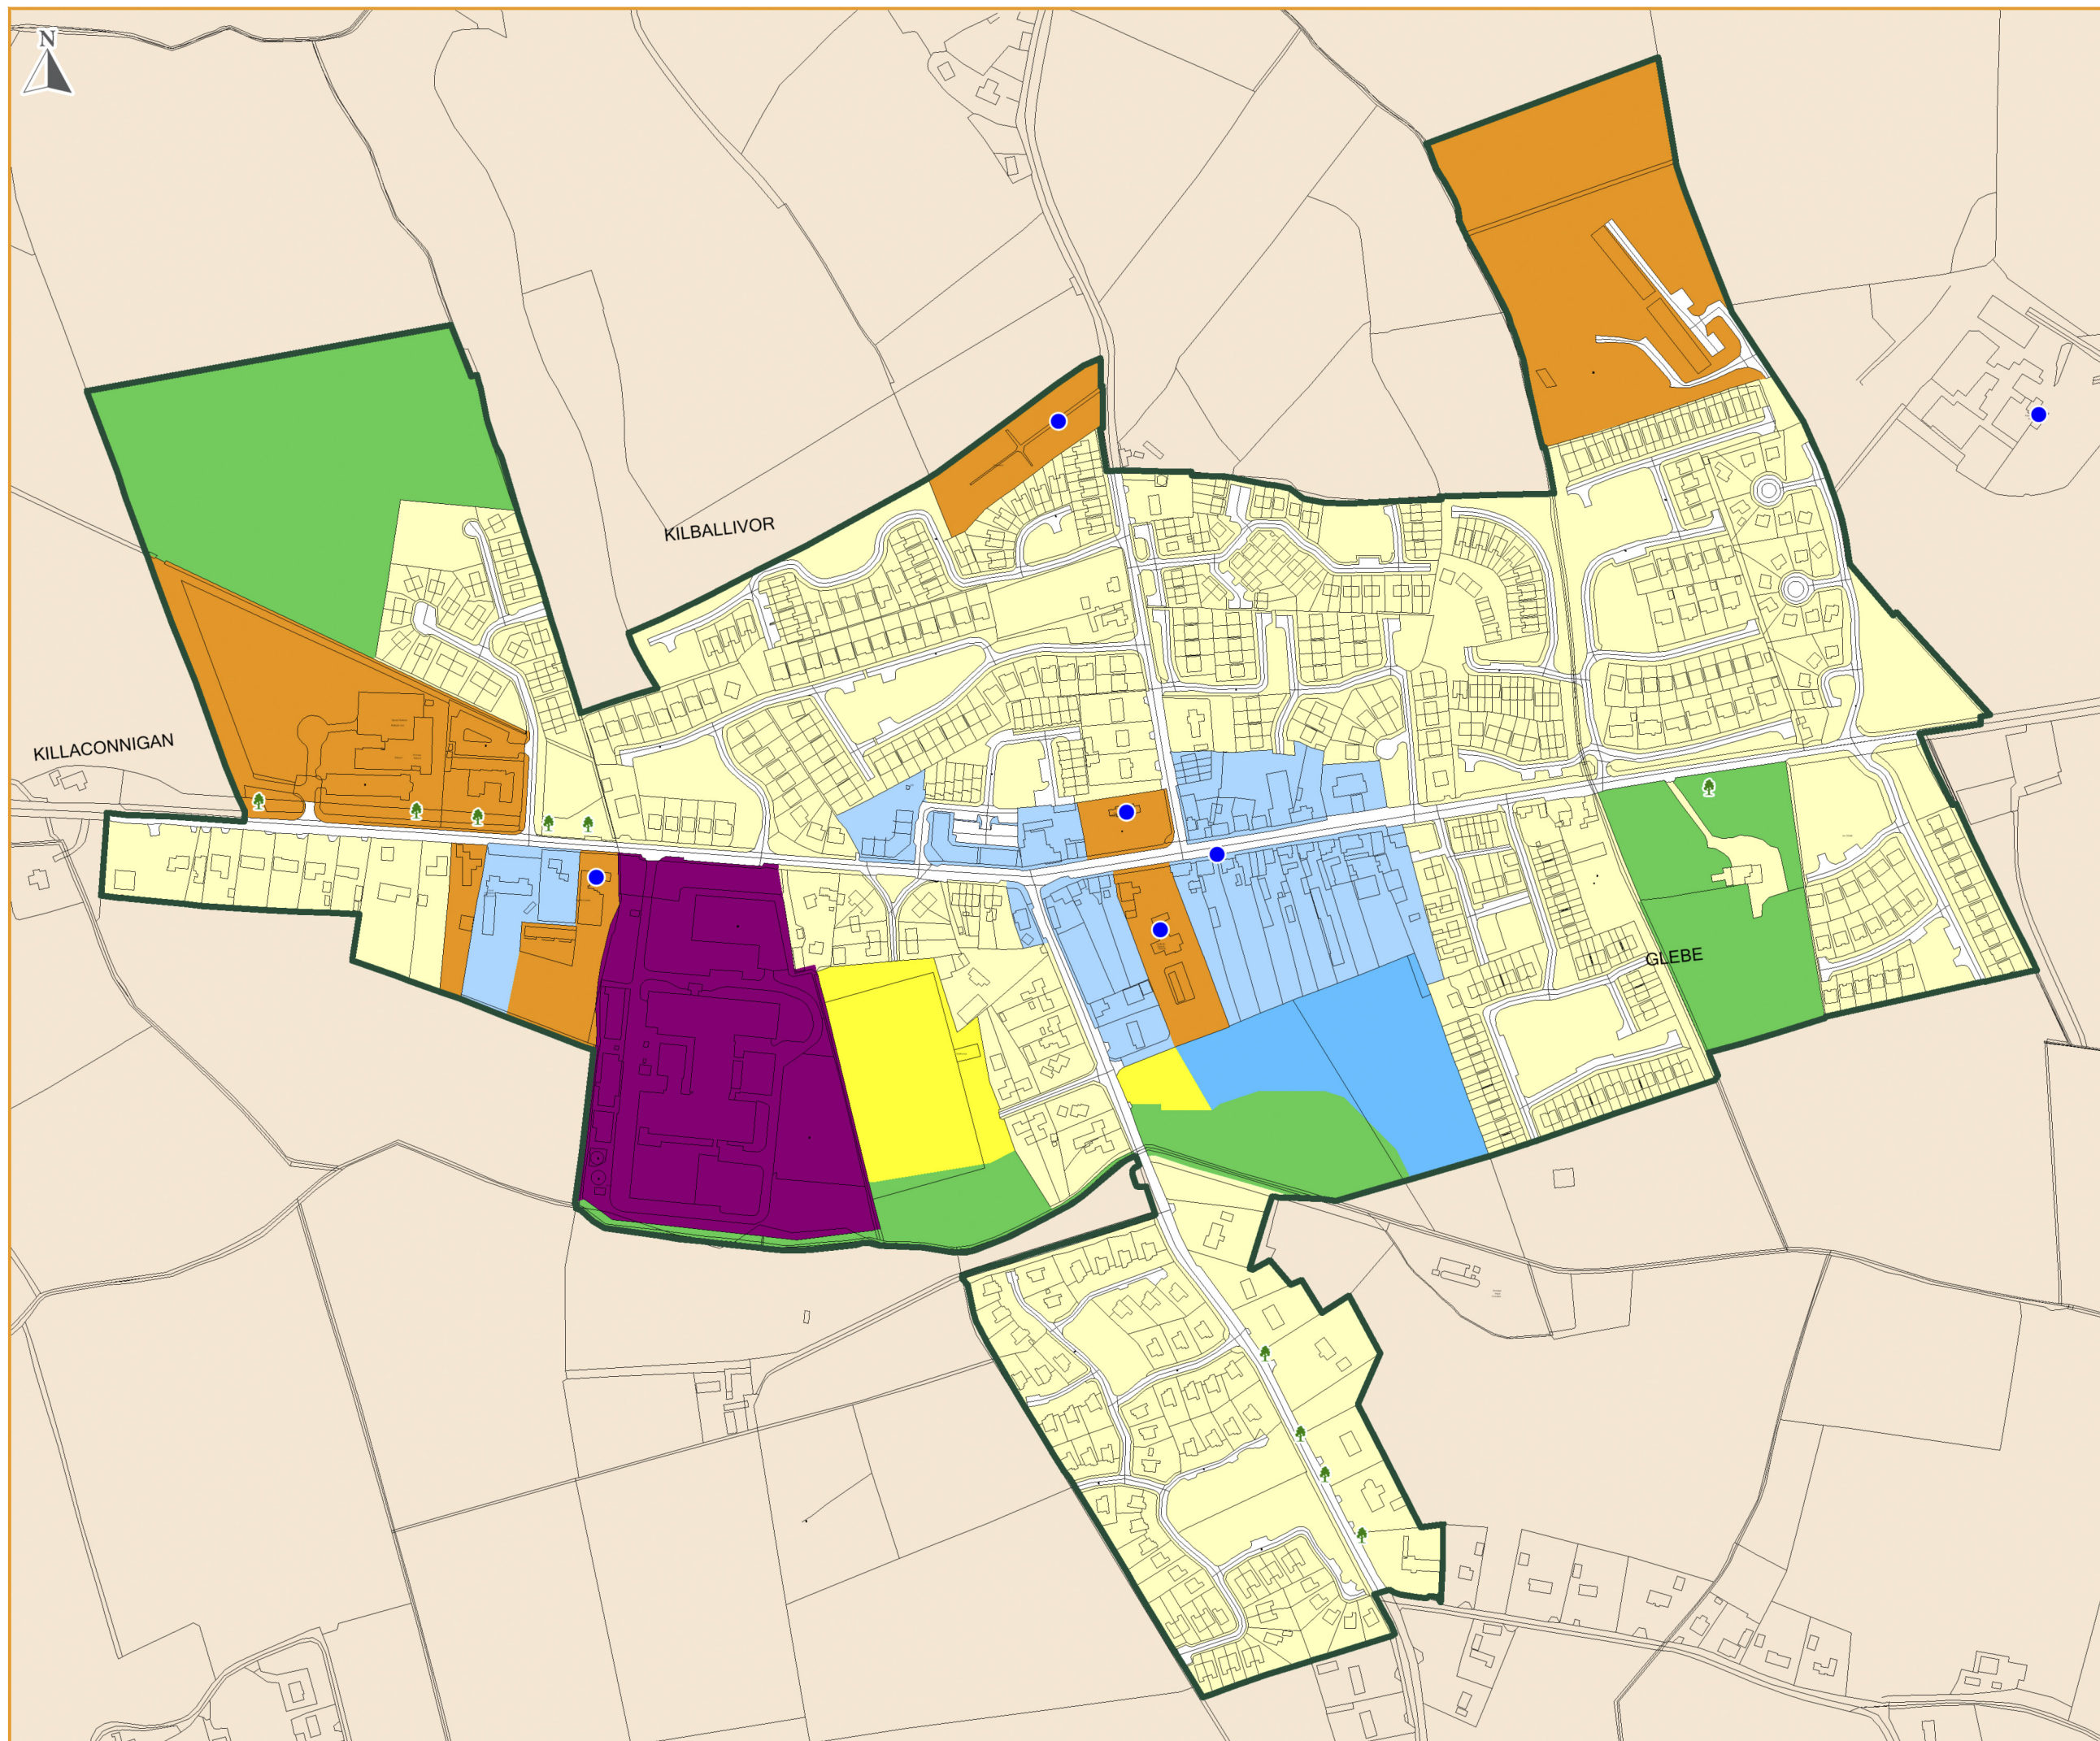

LEGEND

Zoning Objectives

-  A1 - Existing Residential
-  A2 - New Residential
-  B1 - Commercial Town or Village Centre
-  C1 - Mixed Use
-  E2 - General Enterprise and Employment
-  F1 - Open Space
-  G1 - Community Infrastructure
-  RA - Rural Area

 Settlement Boundary

Cultural and Natural Heritage

-  R - Record of Protected Structure
-  Trees to be Protected

Meath County
Development Plan
2021-2027

 comhairle chontae na mí
meath county council

An Roinn um Pleanáil
Planning Department