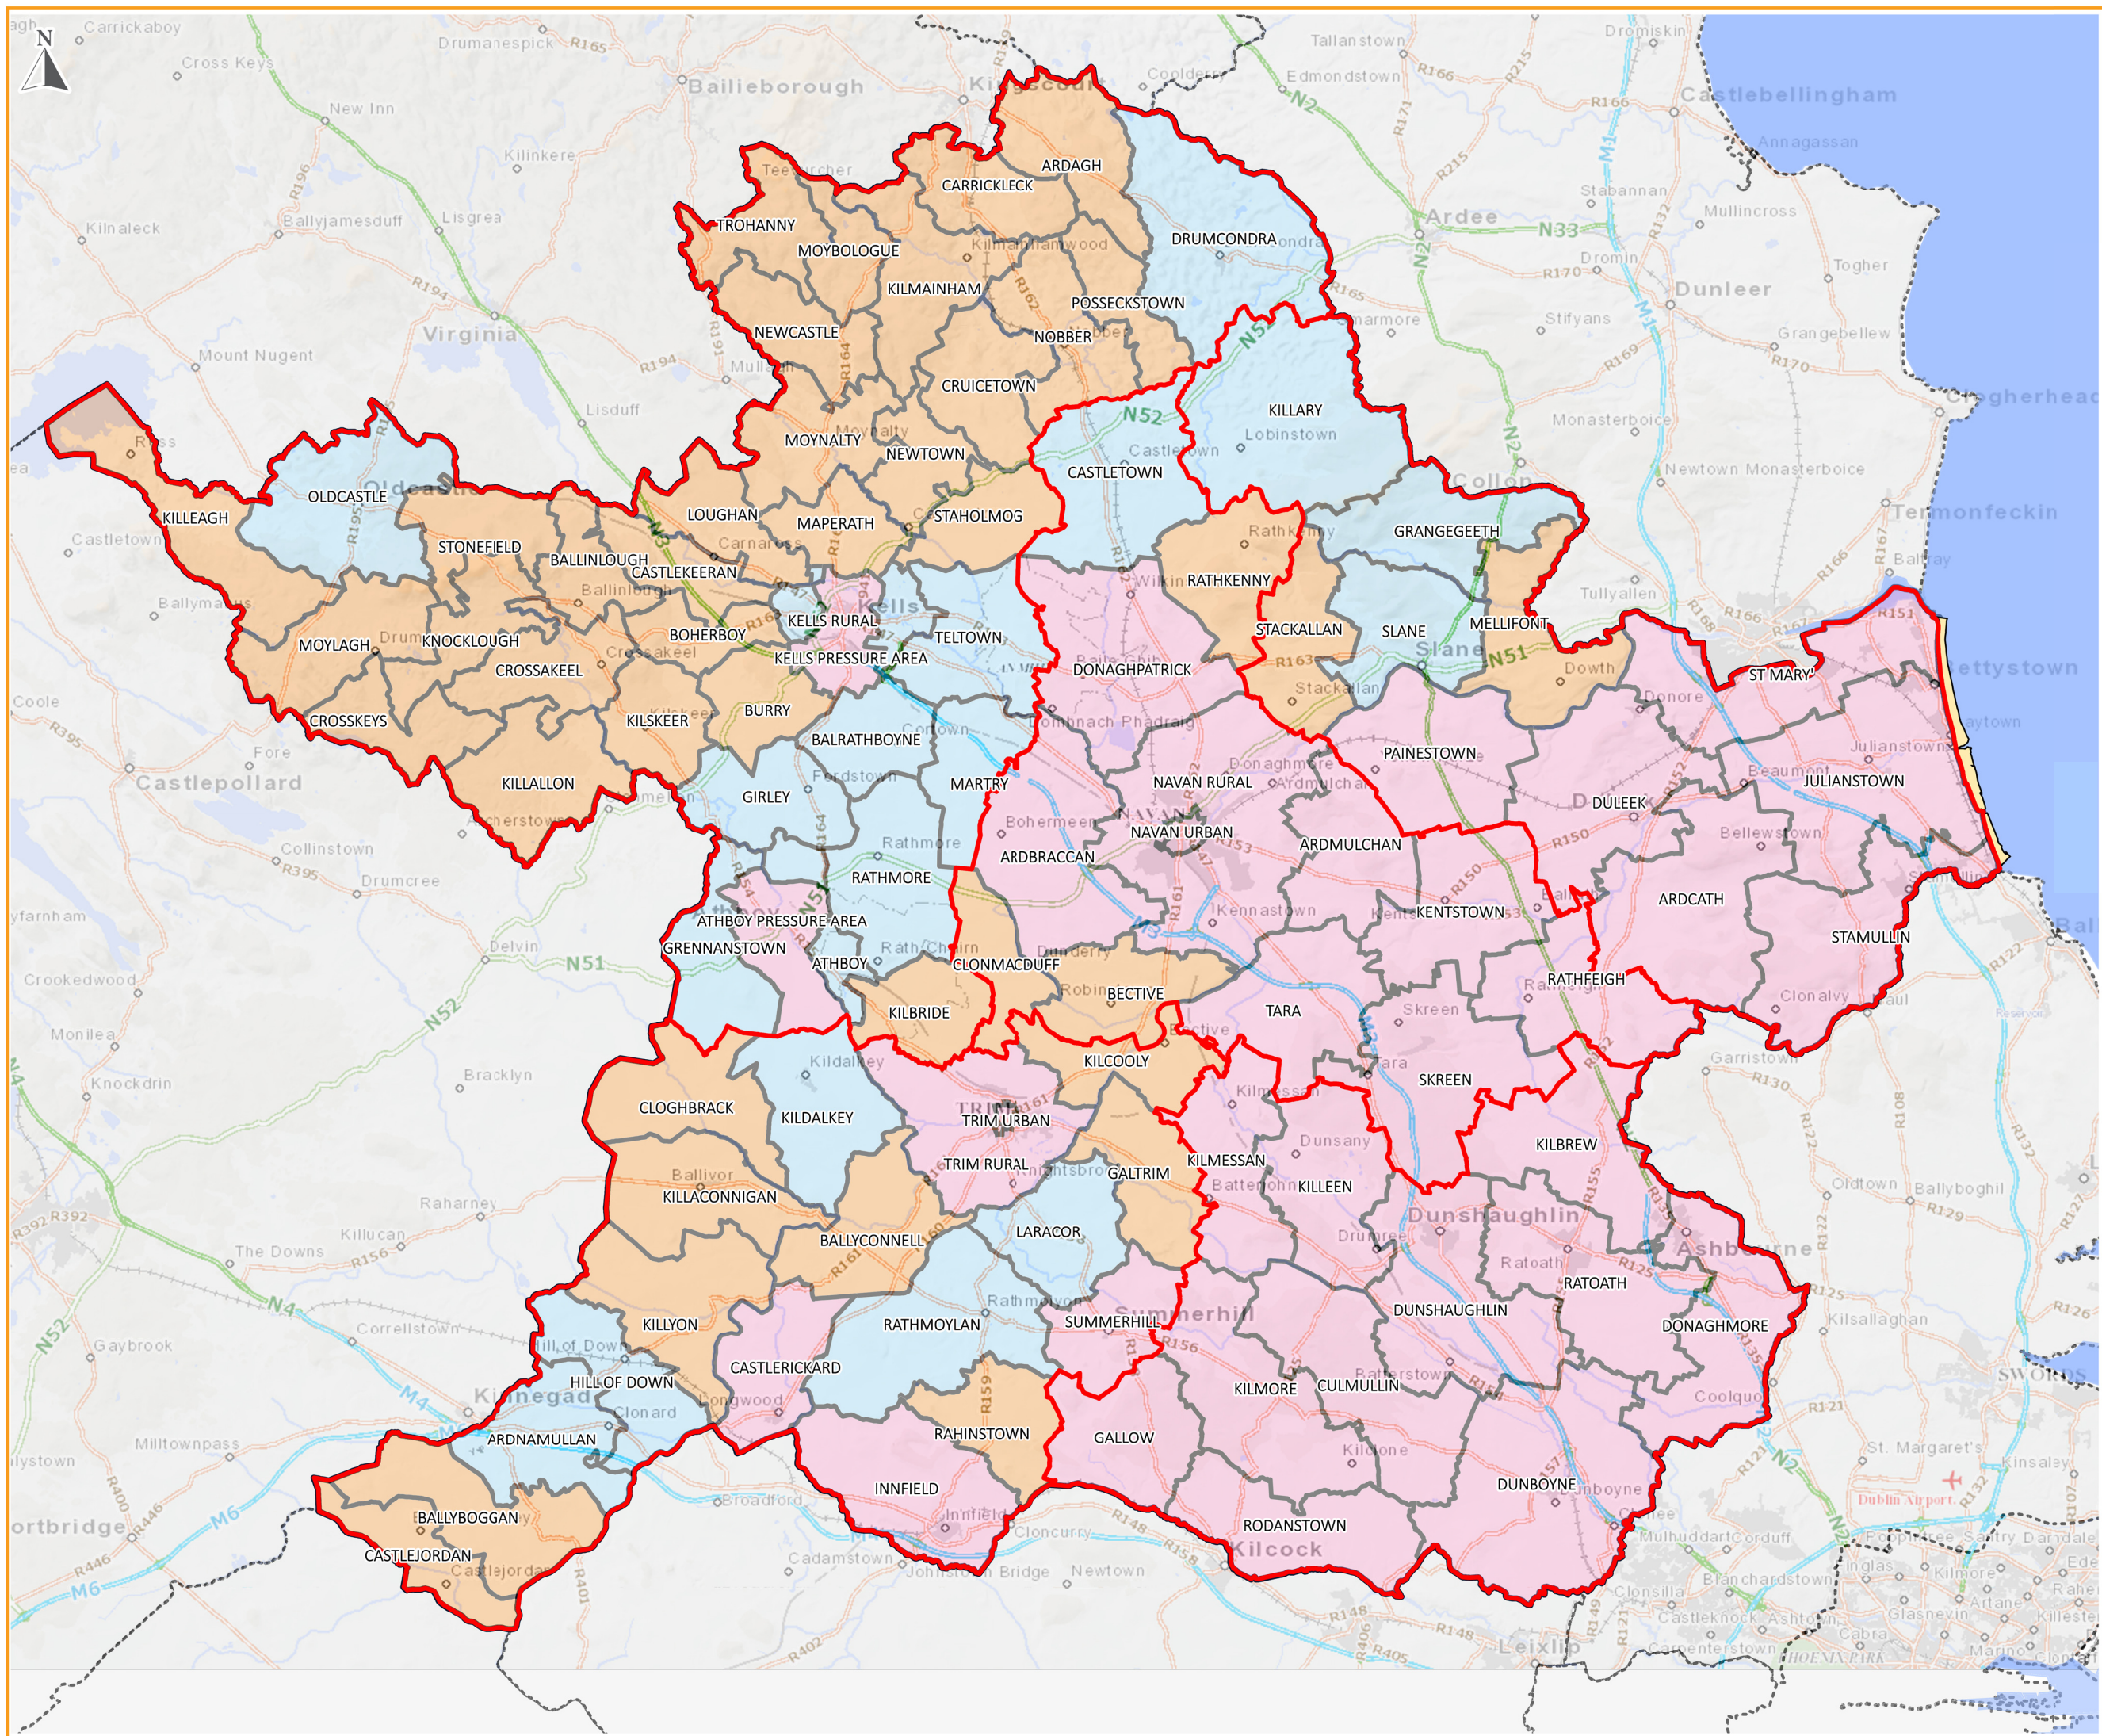

LEGEND

- Rural Area Type**
- Rural Area under Strong Urban Influence
 - Strong Rural Area
 - Low Development Pressure Area

Meath County
Development Plan
2021-2027

comhairle chontae na mí
meath county council