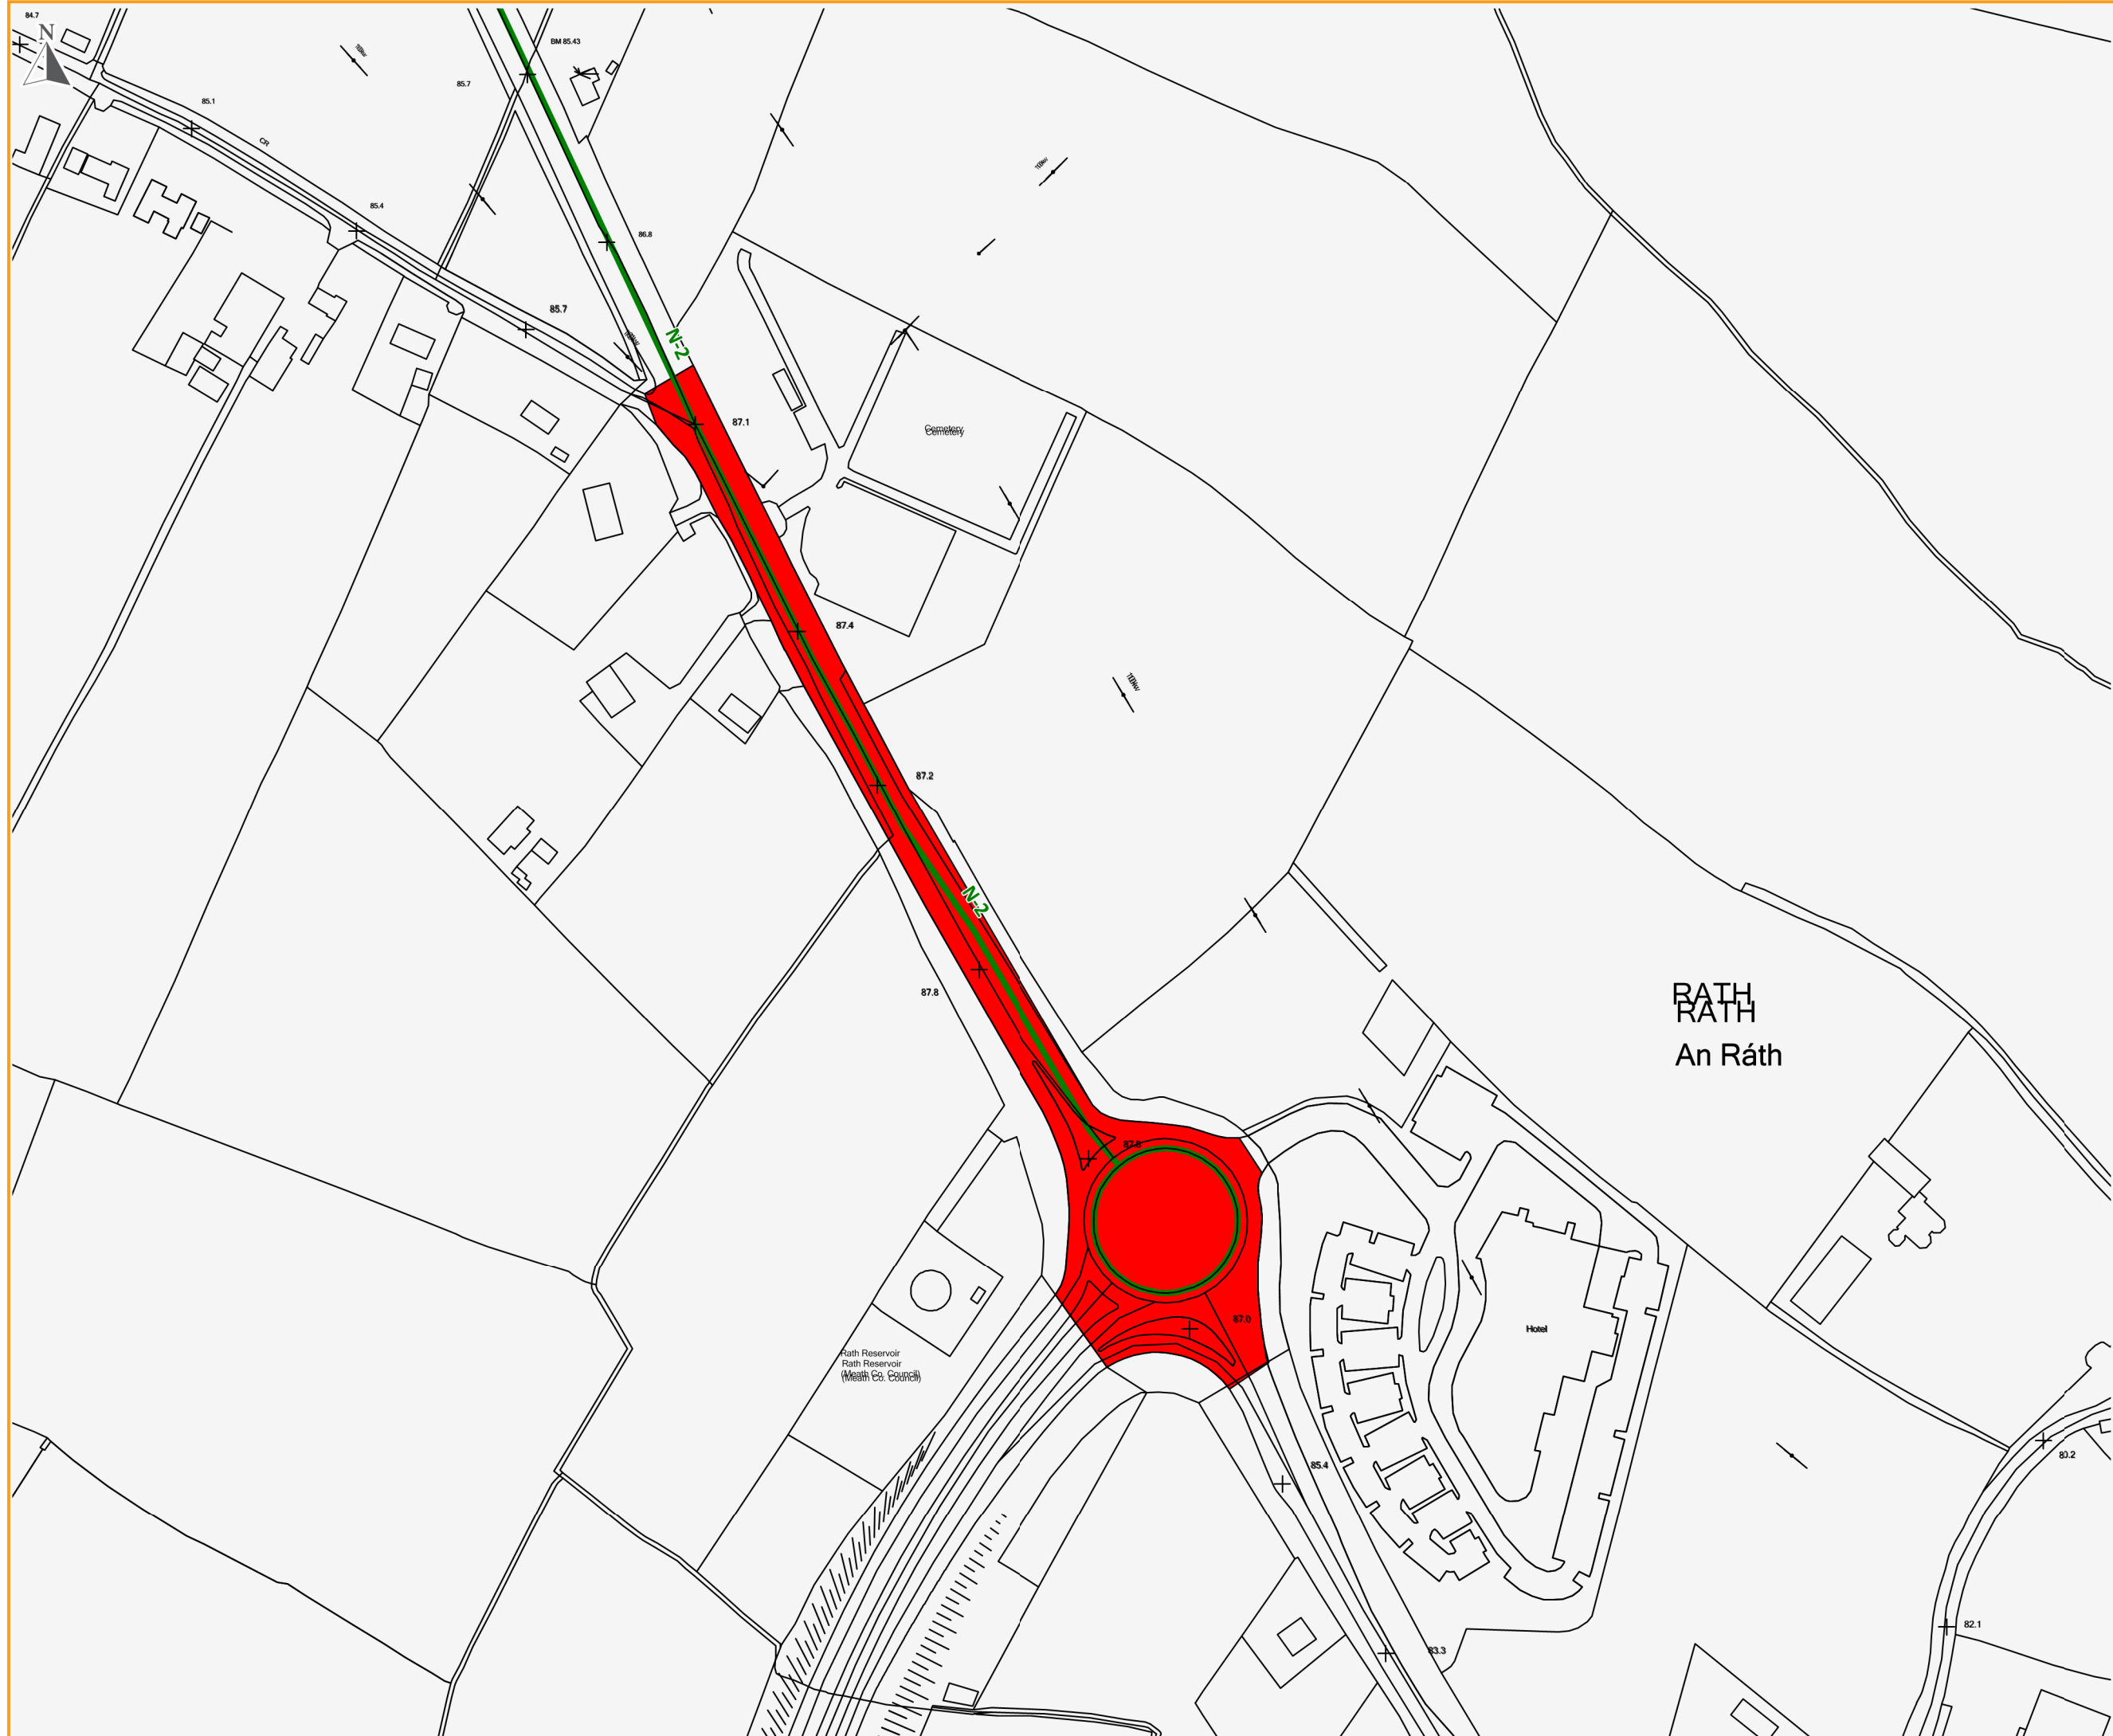

LEGEND

 Access to National Road

N2 at Rath Roundabout,
Ashbourne

*N2 at Rath Roundabout
to Junction of Curragha Road.
(L-50161)*

RATH
RATH
An Ráth