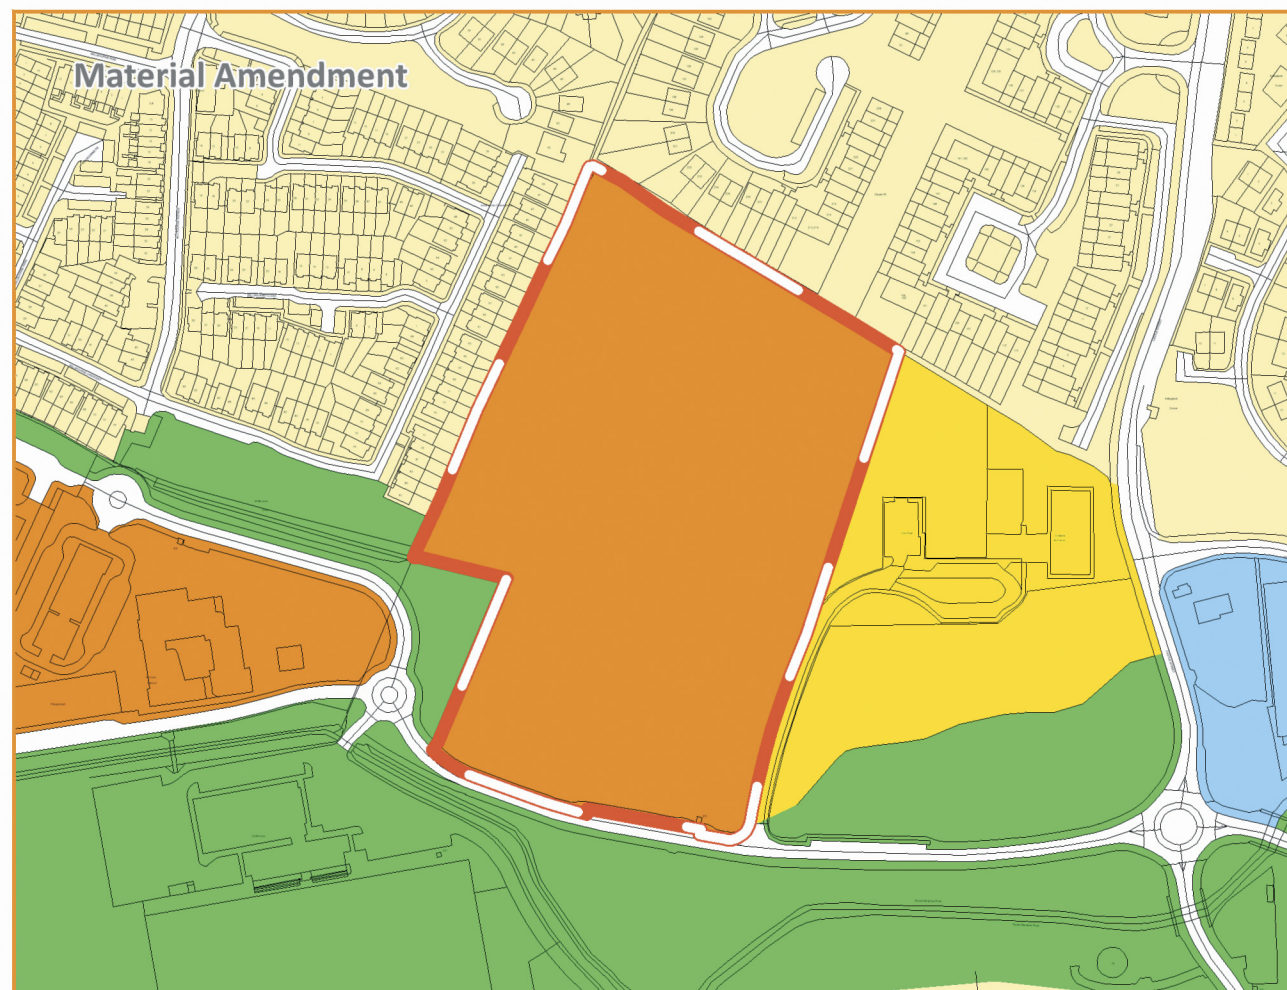

LEGEND

Zoning Objectives

-  A1 - Existing Residential
-  A2 - New Residential
-  B1 - Commercial/ Town or Village Centre
-  B2 - Retail Warehouse Park
-  C1 - Mixed Use
-  D1 - Tourism
-  E2 - General Enterprise and Employment
-  F1 - Open Space
-  G1 - Community Infrastructure
-  TU - Transport and Utilities
-  E1 - Strategic Employment Zones (High Technology Uses)
-  E1/E3 - Strategic Employment Zones (High Technology Uses)/ Warehousing & Distribution
-  RA - Rural Area
-  Settlement Boundary
-  Fingal County Council - Administrative Area
-  Masterplan Boundary
-  Strategic Employment Site