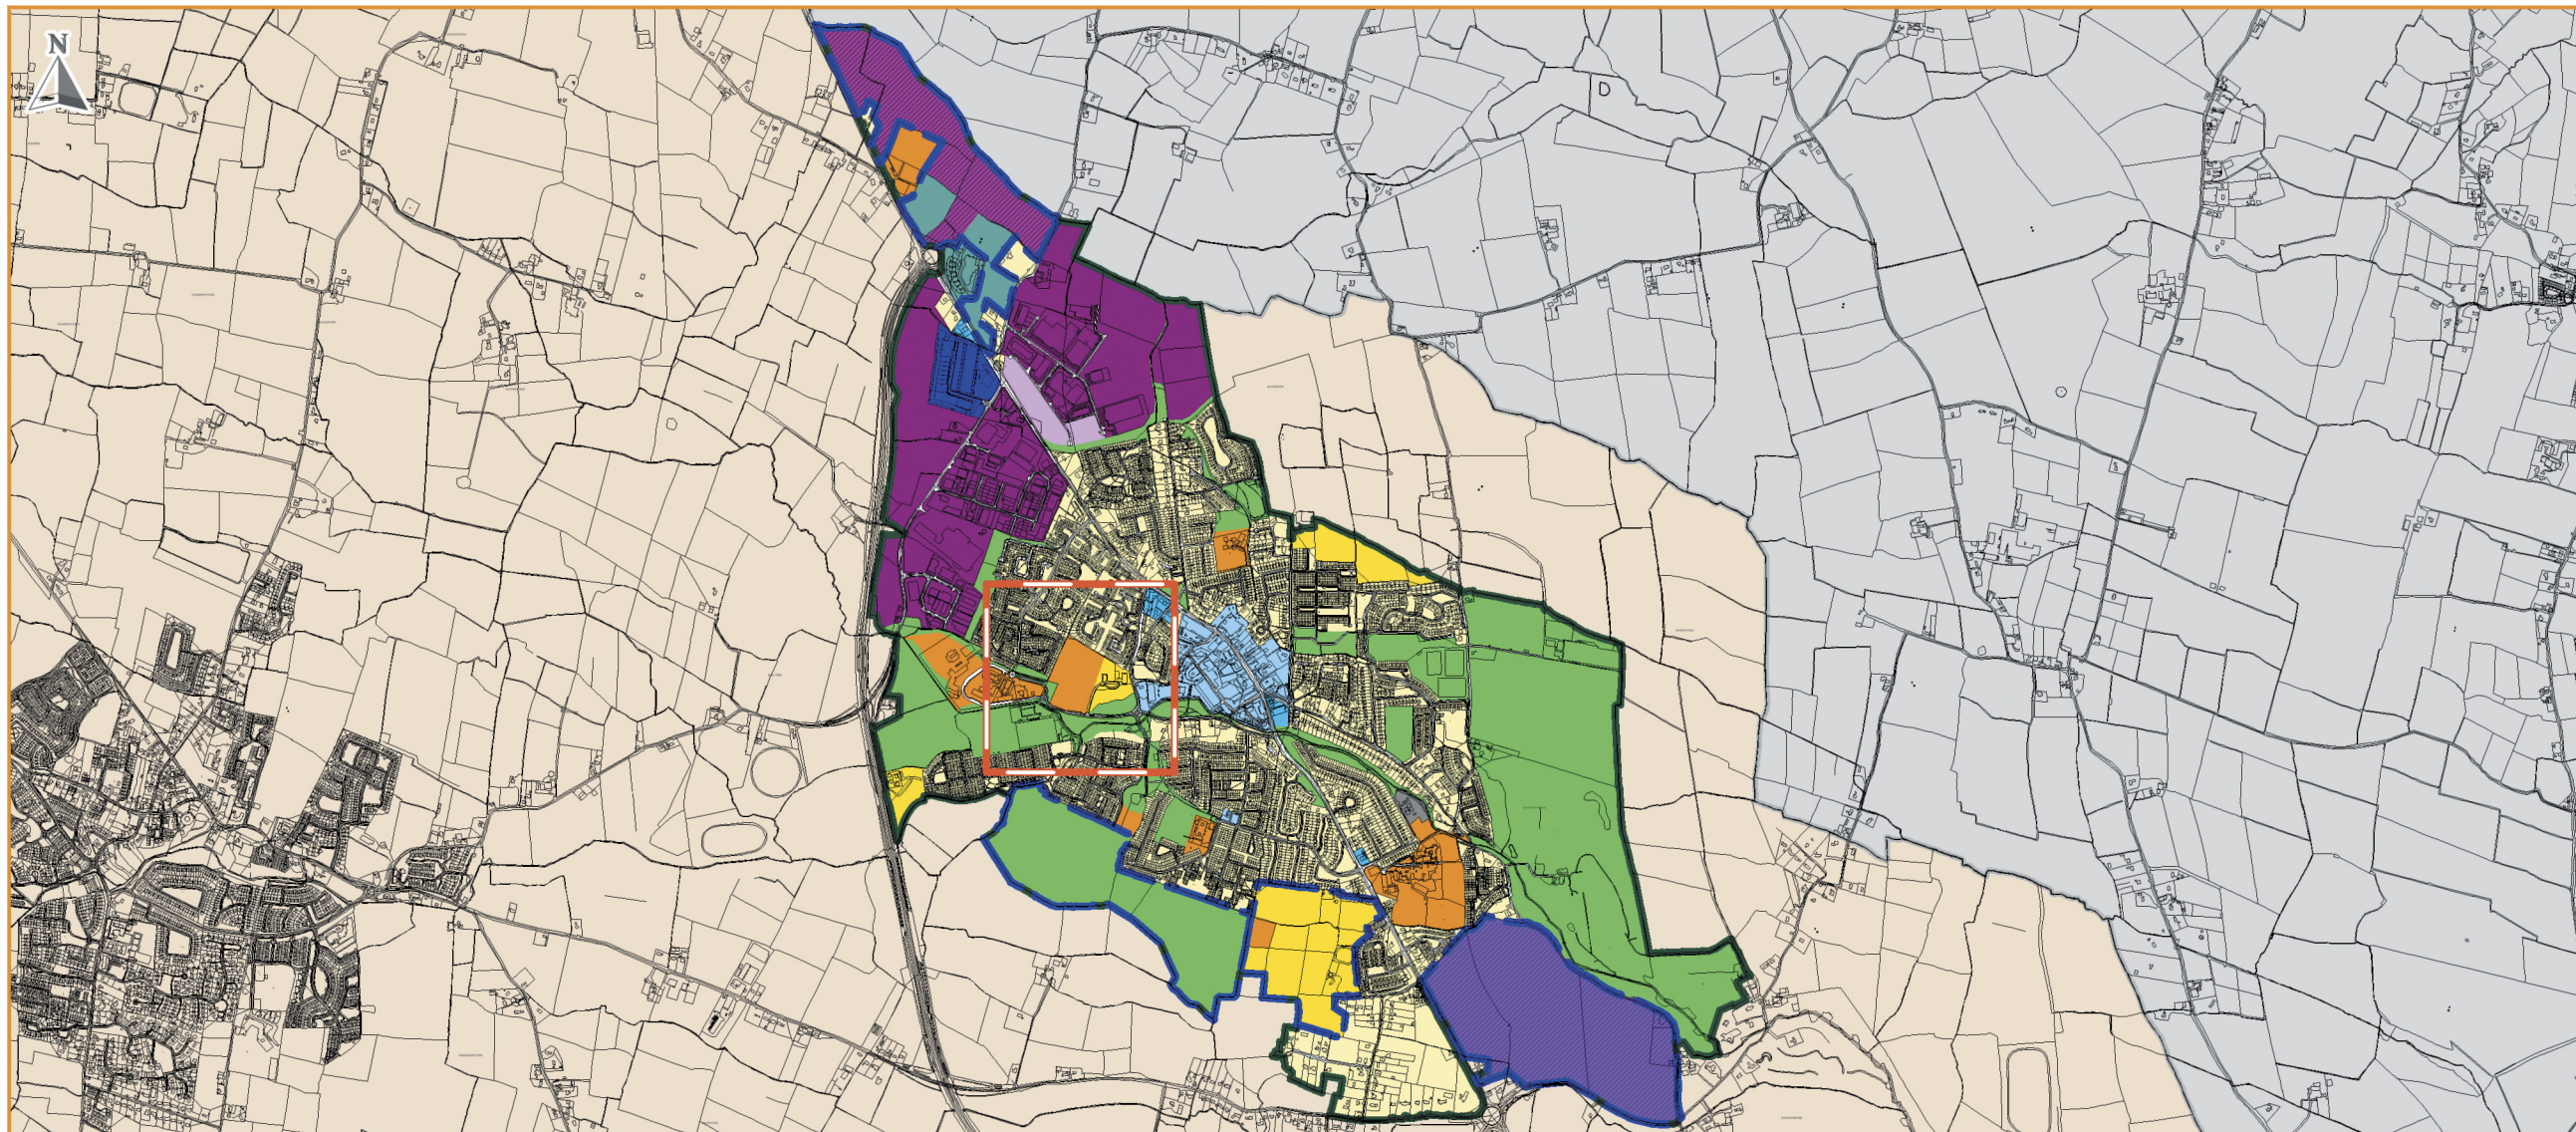

LEGEND

Zoning Objectives

-  A1 - Existing Residential
-  A2 - New Residential
-  B1 - Commercial/ Town or Village Centre
-  B2 - Retail Warehouse Park
-  C1 - Mixed Use
-  D1 - Tourism
-  E2 - General Enterprise and Employment
-  F1 - Open Space
-  G1 - Community Infrastructure
-  TU - Transport and Utilities
-  E1 - Strategic Employment Zones (High Technology Uses)
-  E1/E3 - Strategic Employment Zones (High Technology Uses)/ Warehousing & Distribution
-  RA - Rural Area
-  Settlement Boundary
-  Fingal County Council - Administrative Area
-  Masterplan Boundary
-  Strategic Employment Site