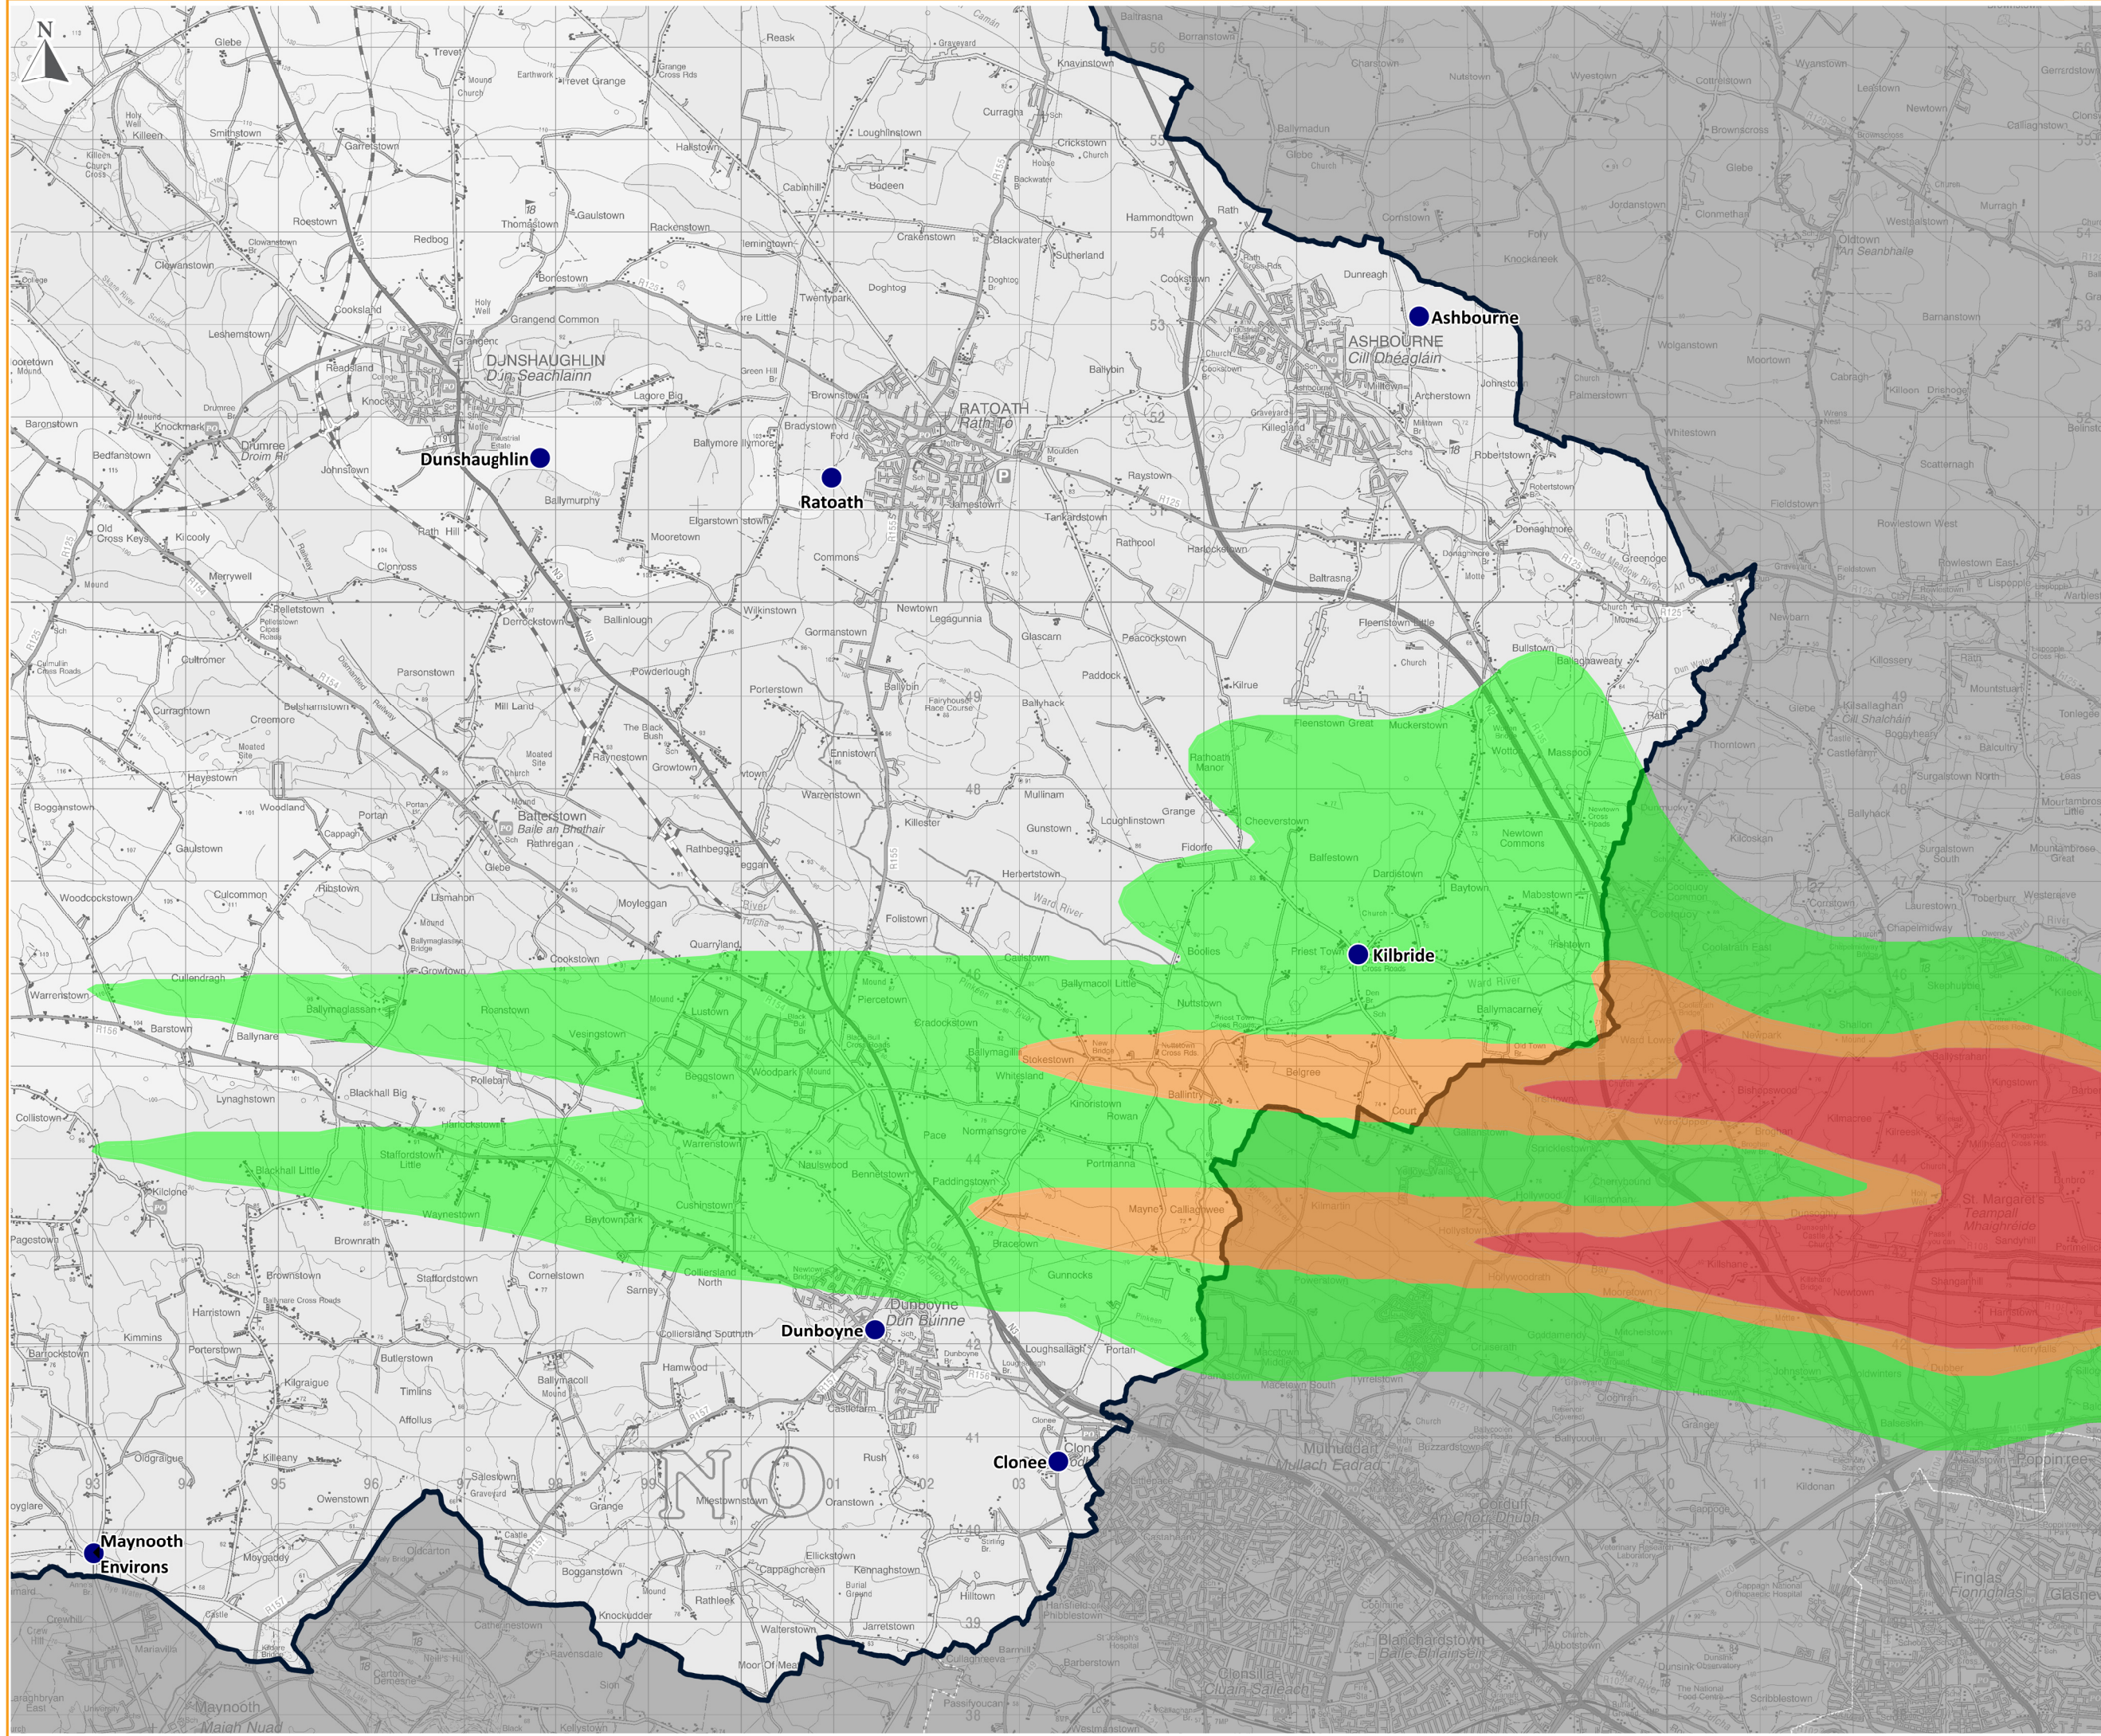

LEGEND

Airport Noise Protection Zones

- Zone A
- Zone B
- Zone C

Note:
Data source is
Department of Transport
to whom all rights are reserved.
www.gov.ie

comhairle chontae na mí
meath county council An Roinn um Pleanáil
Planning Department