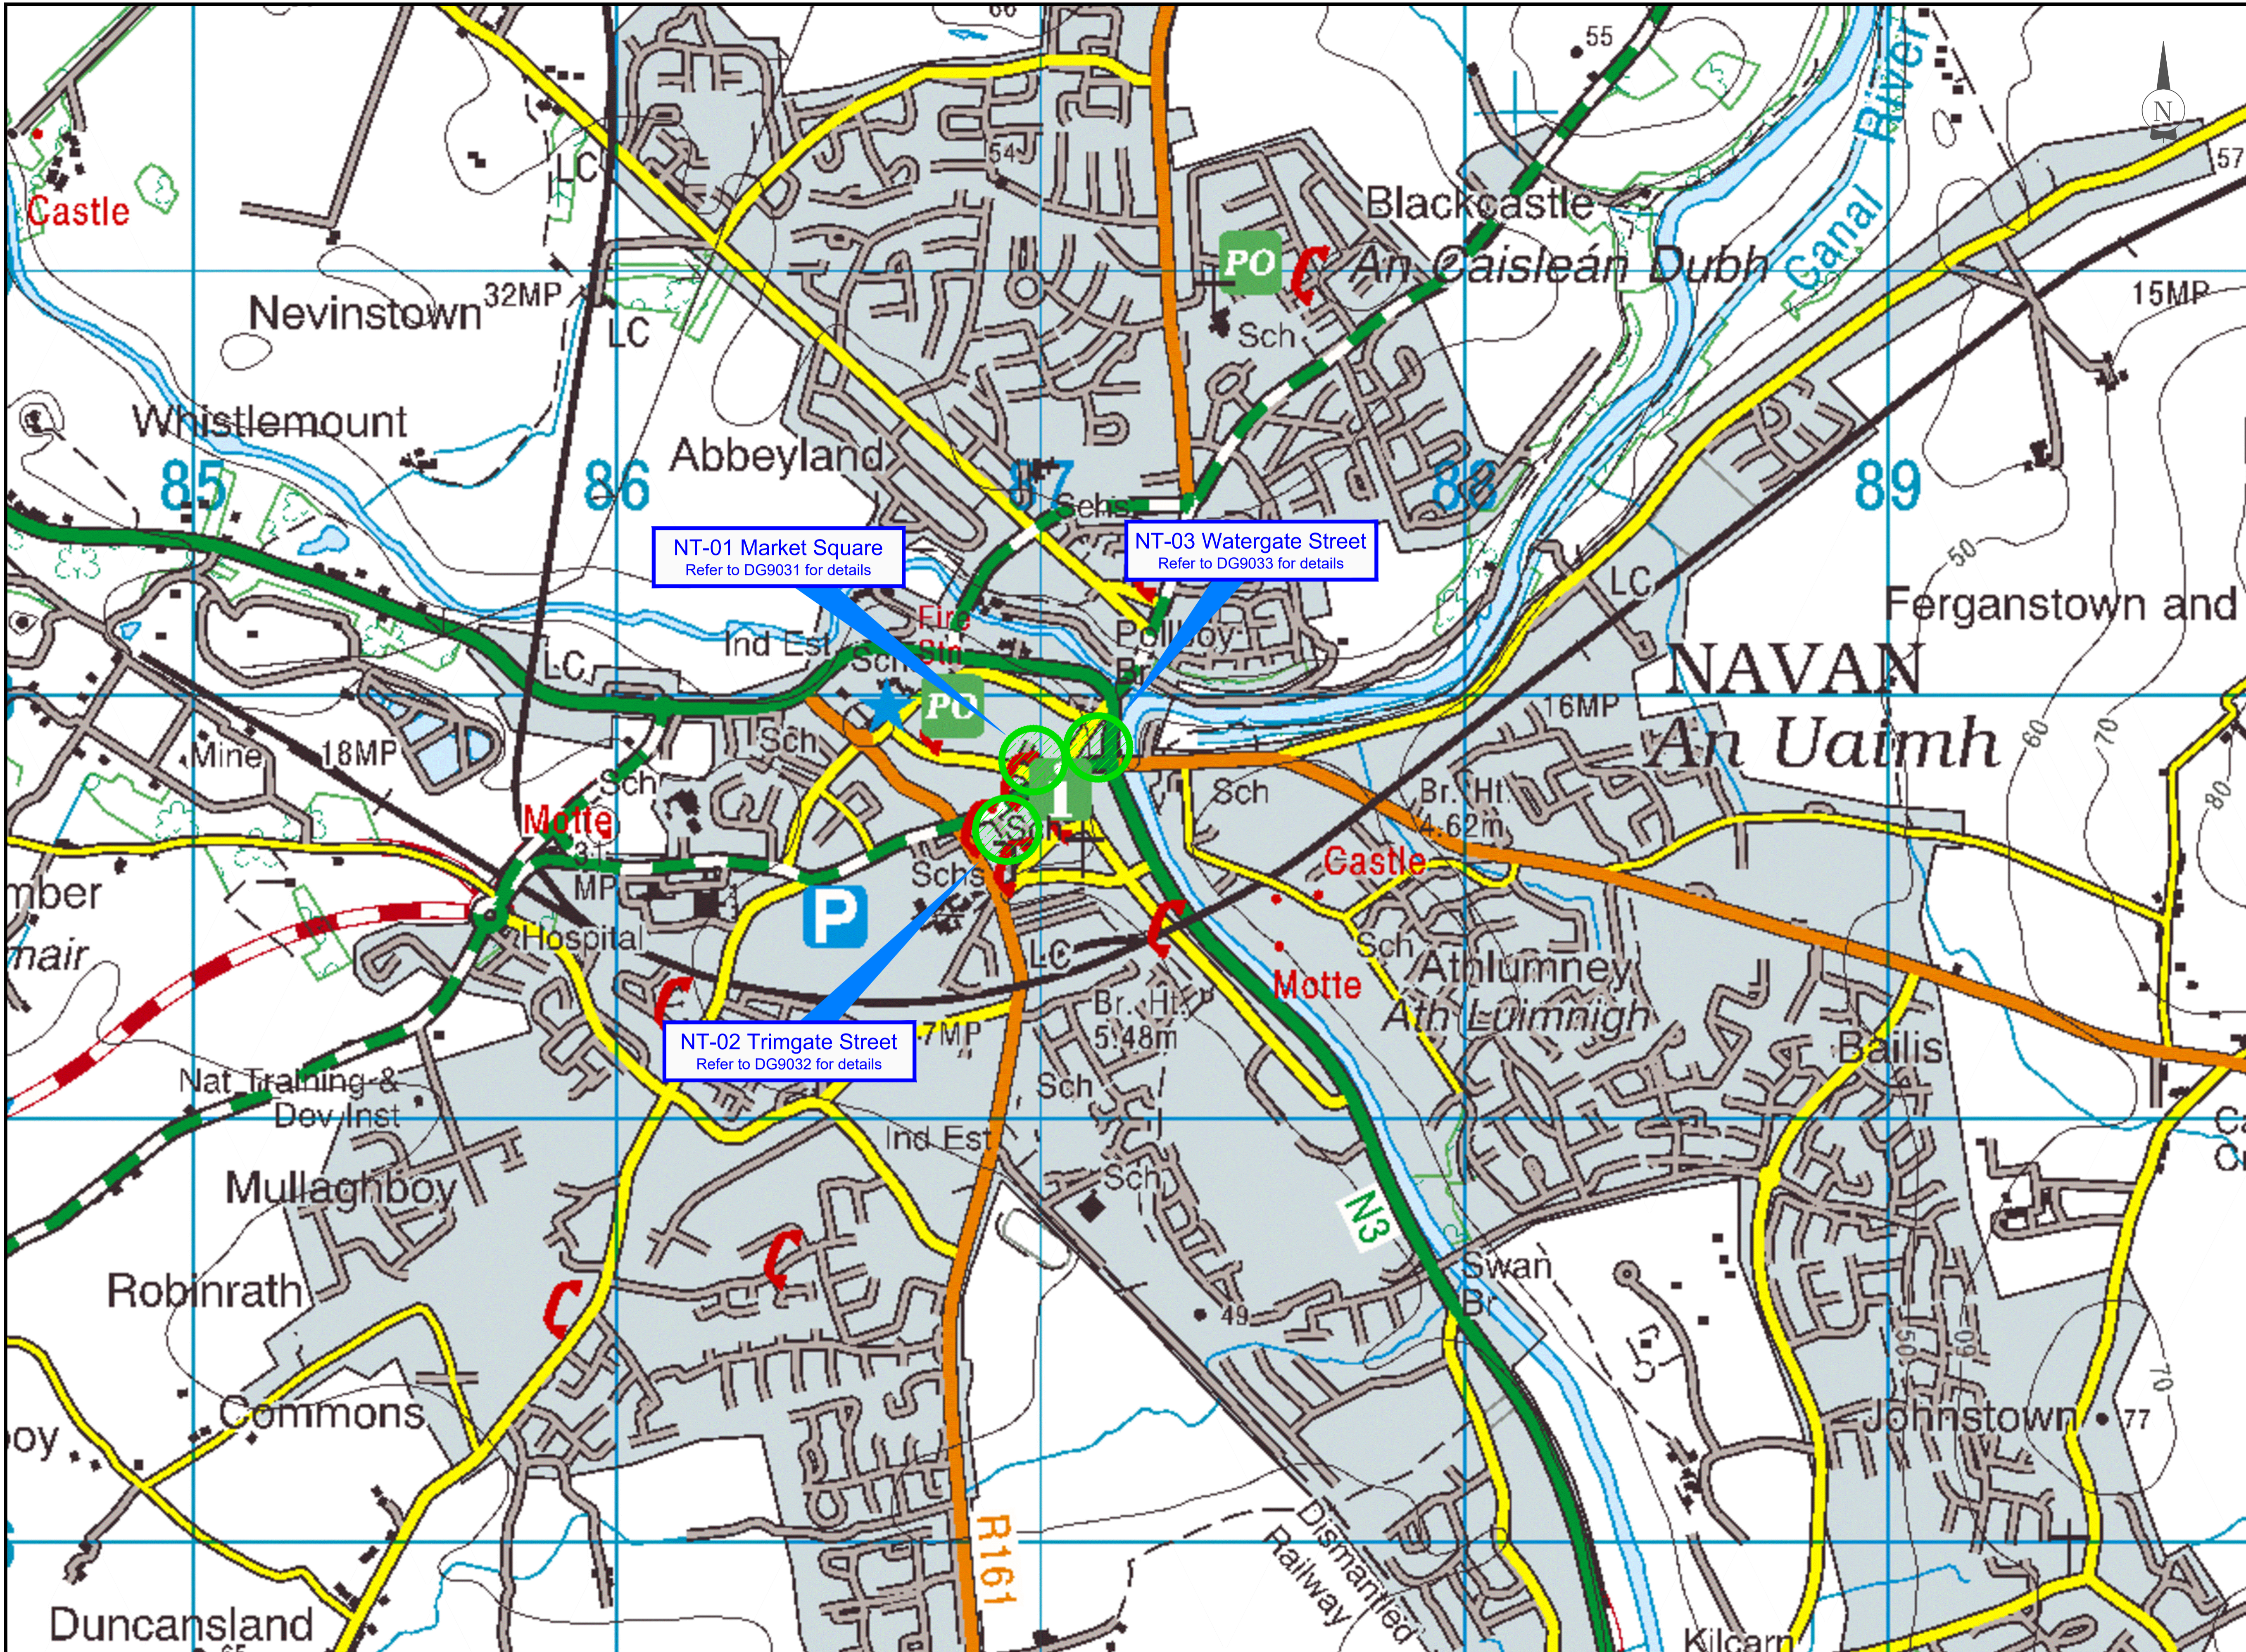

1. **GENERAL NOTES**
1. This drawing is the property of Meath County Council, it is a confidential document and must not be copied, used, or reproduced without prior written consent.
  2. Unless stated otherwise, all levels refer to Ordnance Survey Datum, Malin Head, and all coordinates refer to Irish Transverse Mercator (ITM) Grid.
  3. DO NOT SCALE, use figured dimensions only, if in doubt ask.

DRAFT

No.	Date	Amendment / Issue	Drm	Chk	App

Stage: FOR INFORMATION

Comhairle Chontae na Mí
Meath
County Council

Buvinda House, Dublin Road, Navan, Co Meath C15 Y291
T: 046 909 7000 F: 046 909 7001 W: www.meath.ie

Project:
NAVAN MUNICIPAL DISTRICT APPOINTED STANDS (TAXI) BYELAW 2021

Title:
TIME PLATED APPOINTED TAXI STAND AREA LOCATION MAP

Drawn by: SB	Checked by: BM	Approved by: CR
File Reference: TRA/08/06/03/02/99	Scale: NTS @ A1	Drw. No: DG9012
Date: 01/03/21	Rev: ...	

comhairle chontae na mí
meath county council

This Drawing may contain Ordnance Survey Ireland Mapping
OSI Licence No. 2021/151/NMA/Meath County Council

LEGEND