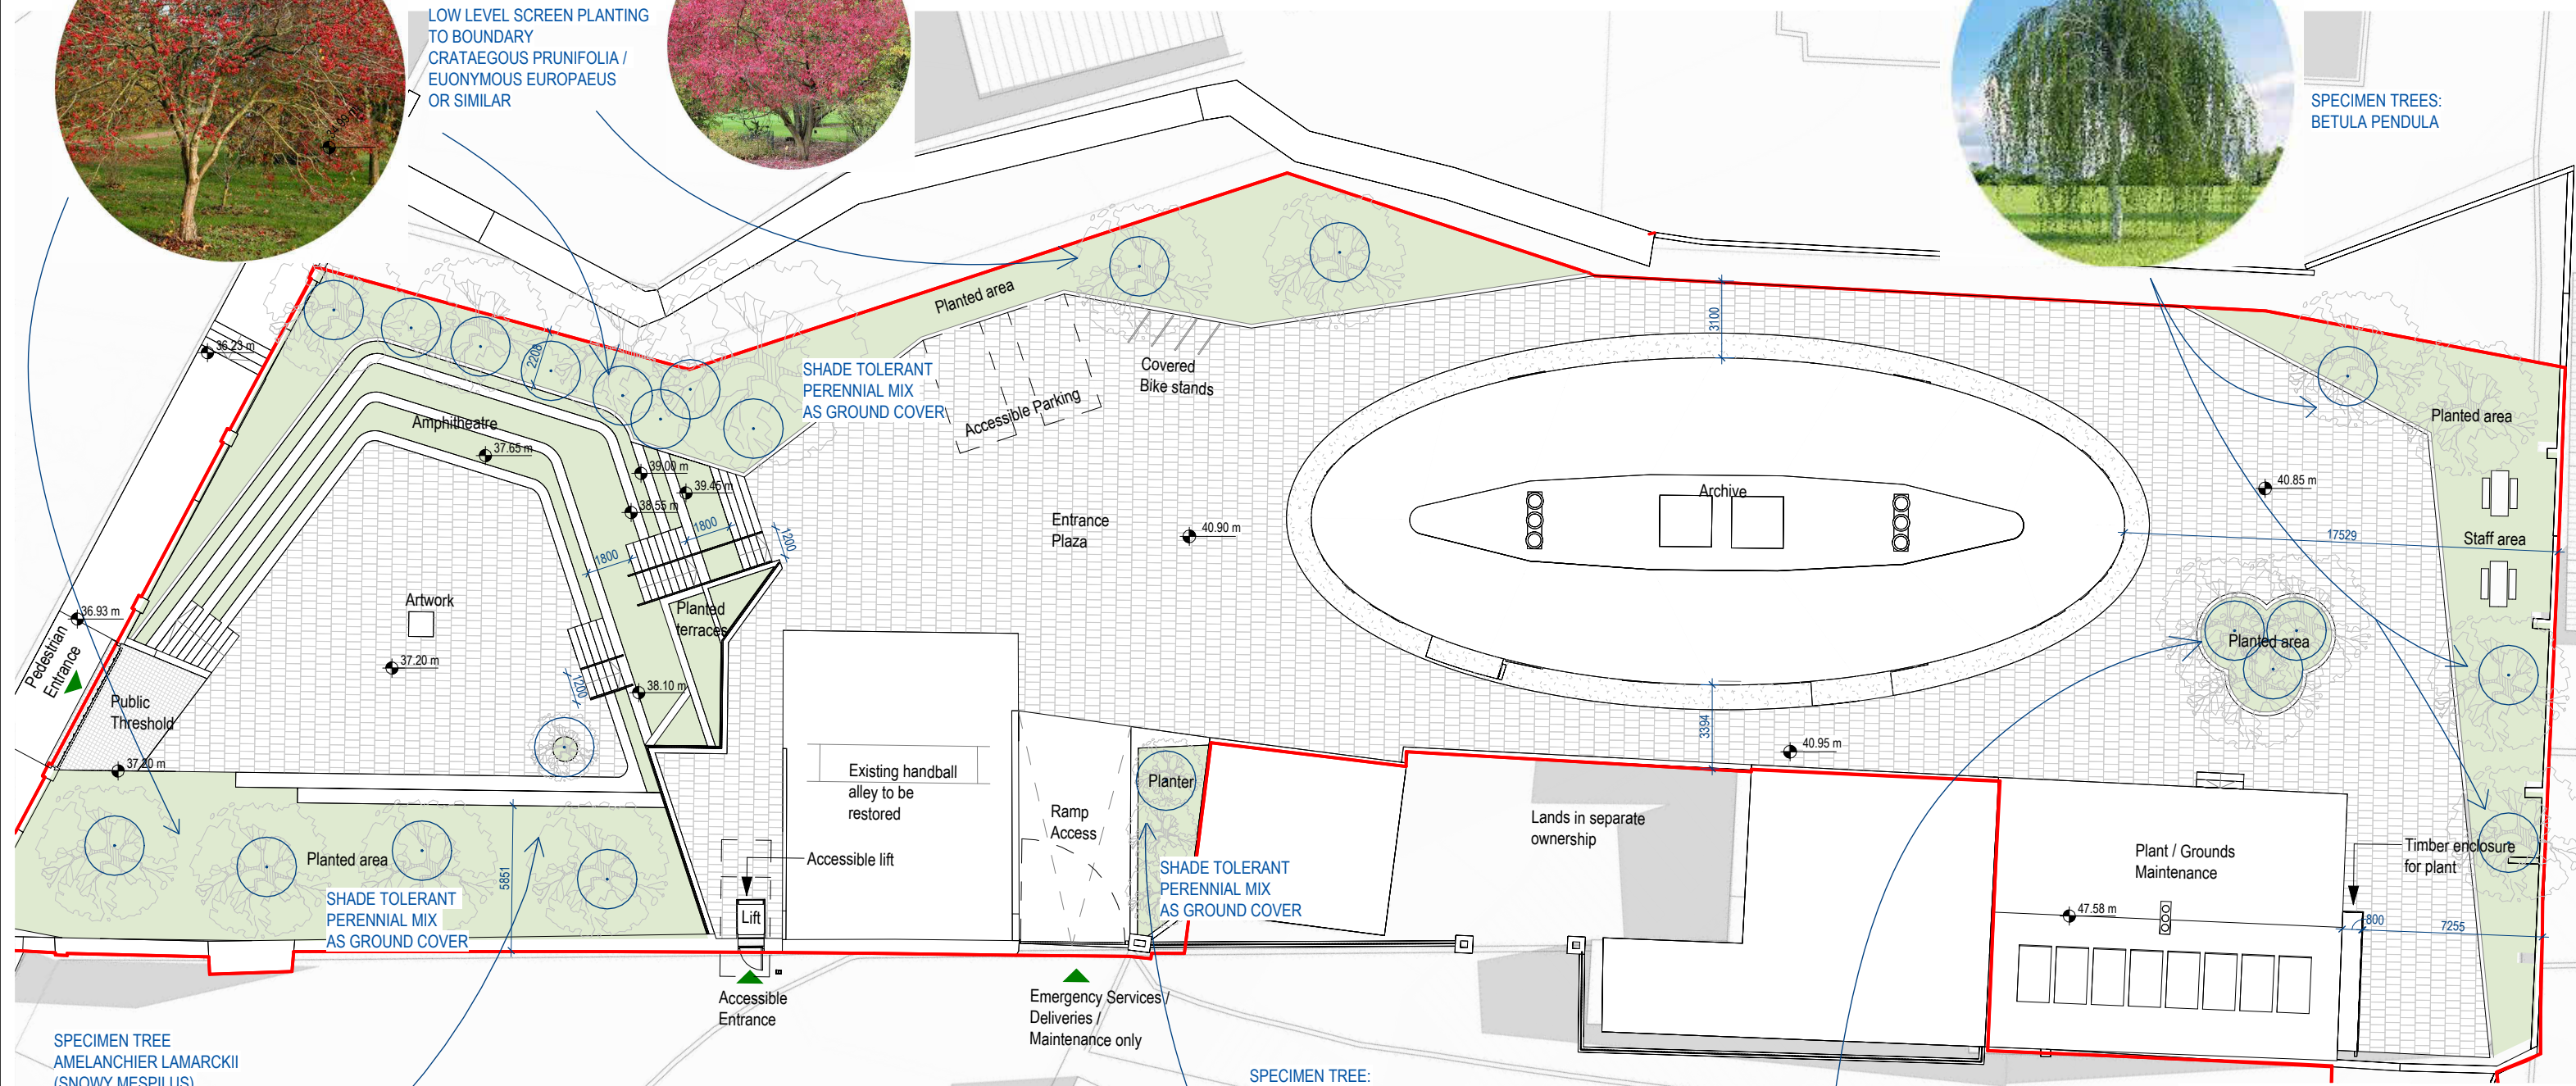

SPECIMEN TREE AMELANCHIER LAMARCKII (SNOWY MESPILUS) OR SIMILAR