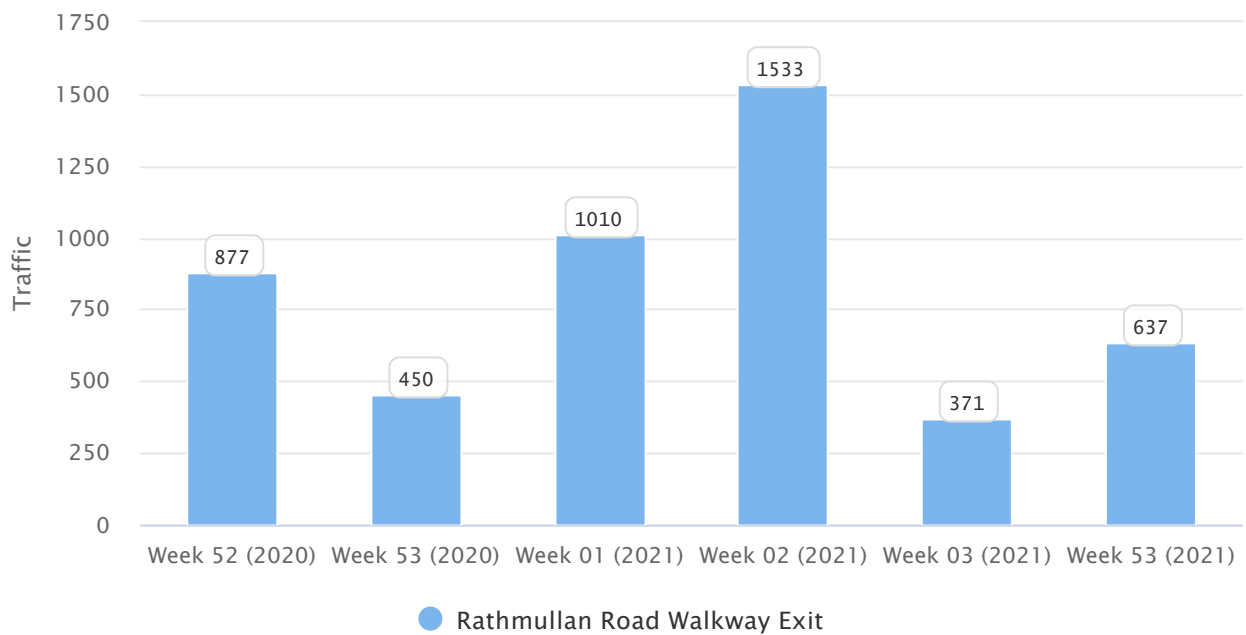

Rathmullan Road Meath County Council

Rathmullan Road Walkway Exit

21/12/2020 to 20/01/2021

comhairle chontae na mí
meath county council

Data Summary

Rathmullan Road Walkway Exit	
Total Traffic for Period	4878
Monthly Average	4799
Weekly Average	1101
Daily Average	157
Busiest day of the year	2021-01-16
Busiest day of the week	Saturday
Busiest hour of the day	13
Device Type	pedestrian
Installation Date	2020-12-21
Site ID	0242
GPS Co-ordinates	53.717395, -6.391047

Totals for each day of the week

21st December 2020 to 20th January 2021

Totals for each hour of the day

21st December 2020 to 20th January 2021

Monthly Totals

21st December 2020 to 20th January 2021

Weekly Totals

21st December 2020 to 20th January 2021

Hour of the Day	Max	Avg	Min	Sum
00:00	1	0	0	1
01:00	1	0	0	2
02:00	4	0	0	4
03:00	0	0	0	0
04:00	0	0	0	0
05:00	0	0	0	0
06:00	2	0	0	4
07:00	2	0	0	12
08:00	13	3	0	90
09:00	22	7	0	201
10:00	28	12	2	379
11:00	58	17	0	520
12:00	44	20	0	611
13:00	67	26	0	799
14:00	66	24	1	753
15:00	50	20	2	618
16:00	120	19	3	600
17:00	17	5	0	169
18:00	6	1	0	45
19:00	5	1	0	32
20:00	4	1	0	27
21:00	2	0	0	4
22:00	6	0	0	7
23:00	0	0	0	0