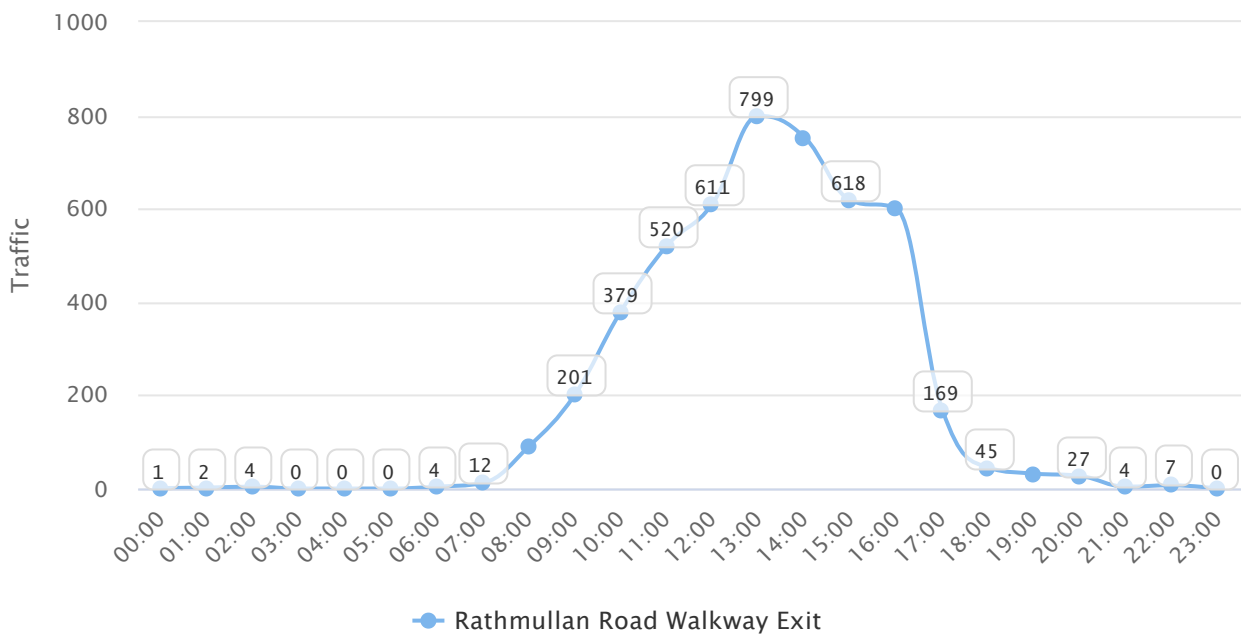

Rathmullan Road Meath County Council

Rathmullan Road Walkway Exit

21/12/2020 to 20/01/2021

comhairle chontae na mí
meath county council

Data Summary

Rathmullan Road Walkway Exit	
Total Traffic for Period	4878
Monthly Average	4799
Weekly Average	1101
Daily Average	157
Busiest day of the year	2021-01-16
Busiest day of the week	Saturday
Busiest hour of the day	13
Device Type	pedestrian
Installation Date	2020-12-21
Site ID	0242
GPS Co-ordinates	53.717395, -6.391047

Totals for each day of the week

21st December 2020 to 20th January 2021

Totals for each hour of the day

21st December 2020 to 20th January 2021

Monthly Totals

21st December 2020 to 20th January 2021

Weekly Totals

21st December 2020 to 20th January 2021

Hour of the Day	Max	Avg	Min	Sum
00:00	1	0	0	1
01:00	1	0	0	2
02:00	4	0	0	4
03:00	0	0	0	0
04:00	0	0	0	0
05:00	0	0	0	0
06:00	2	0	0	4
07:00	2	0	0	12
08:00	13	3	0	90
09:00	22	7	0	201
10:00	28	12	2	379
11:00	58	17	0	520
12:00	44	20	0	611
13:00	67	26	0	799
14:00	66	24	1	753
15:00	50	20	2	618
16:00	120	19	3	600
17:00	17	5	0	169
18:00	6	1	0	45
19:00	5	1	0	32
20:00	4	1	0	27
21:00	2	0	0	4
22:00	6	0	0	7
23:00	0	0	0	0