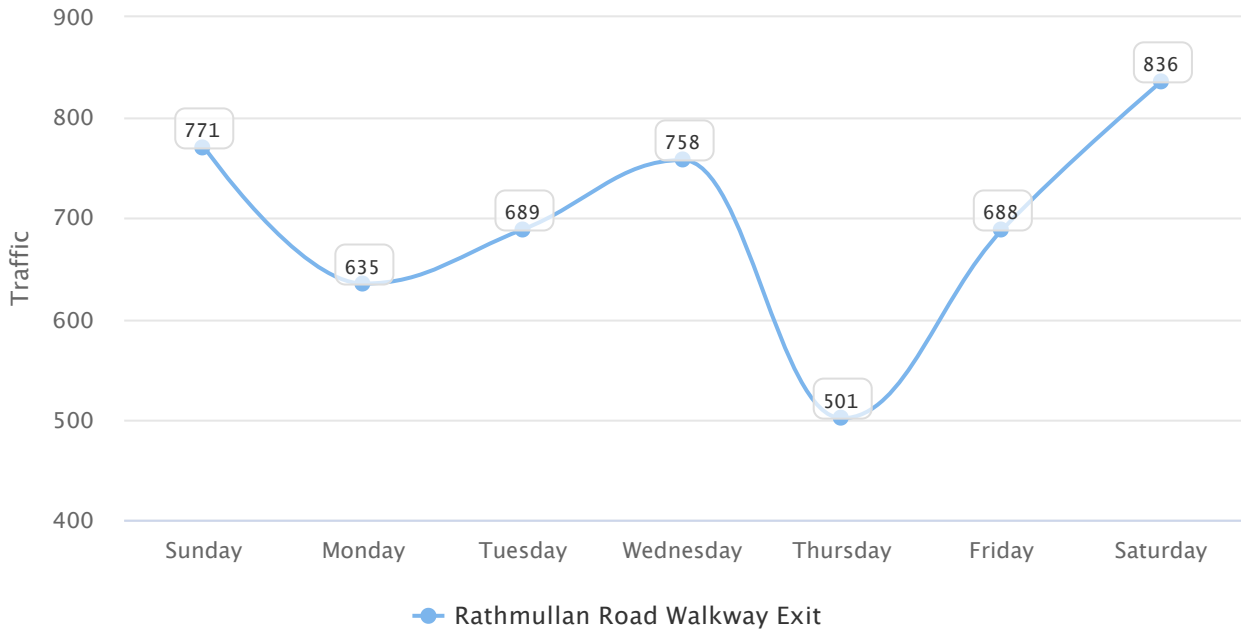

Rathmullan Road Meath County Council

Rathmullan Road Walkway Exit

21/12/2020 to 20/01/2021

comhairle chontae na mí
meath county council

Data Summary

Rathmullan Road Walkway Exit	
Total Traffic for Period	4878
Monthly Average	4799
Weekly Average	1101
Daily Average	157
Busiest day of the year	2021-01-16
Busiest day of the week	Saturday
Busiest hour of the day	13
Device Type	pedestrian
Installation Date	2020-12-21
Site ID	0242
GPS Co-ordinates	53.717395, -6.391047

Totals for each day of the week

21st December 2020 to 20th January 2021

Totals for each hour of the day

21st December 2020 to 20th January 2021

Monthly Totals

21st December 2020 to 20th January 2021

Weekly Totals

21st December 2020 to 20th January 2021

Hour of the Day	Max	Avg	Min	Sum
00:00	1	0	0	1
01:00	1	0	0	2
02:00	4	0	0	4
03:00	0	0	0	0
04:00	0	0	0	0
05:00	0	0	0	0
06:00	2	0	0	4
07:00	2	0	0	12
08:00	13	3	0	90
09:00	22	7	0	201
10:00	28	12	2	379
11:00	58	17	0	520
12:00	44	20	0	611
13:00	67	26	0	799
14:00	66	24	1	753
15:00	50	20	2	618
16:00	120	19	3	600
17:00	17	5	0	169
18:00	6	1	0	45
19:00	5	1	0	32
20:00	4	1	0	27
21:00	2	0	0	4
22:00	6	0	0	7
23:00	0	0	0	0