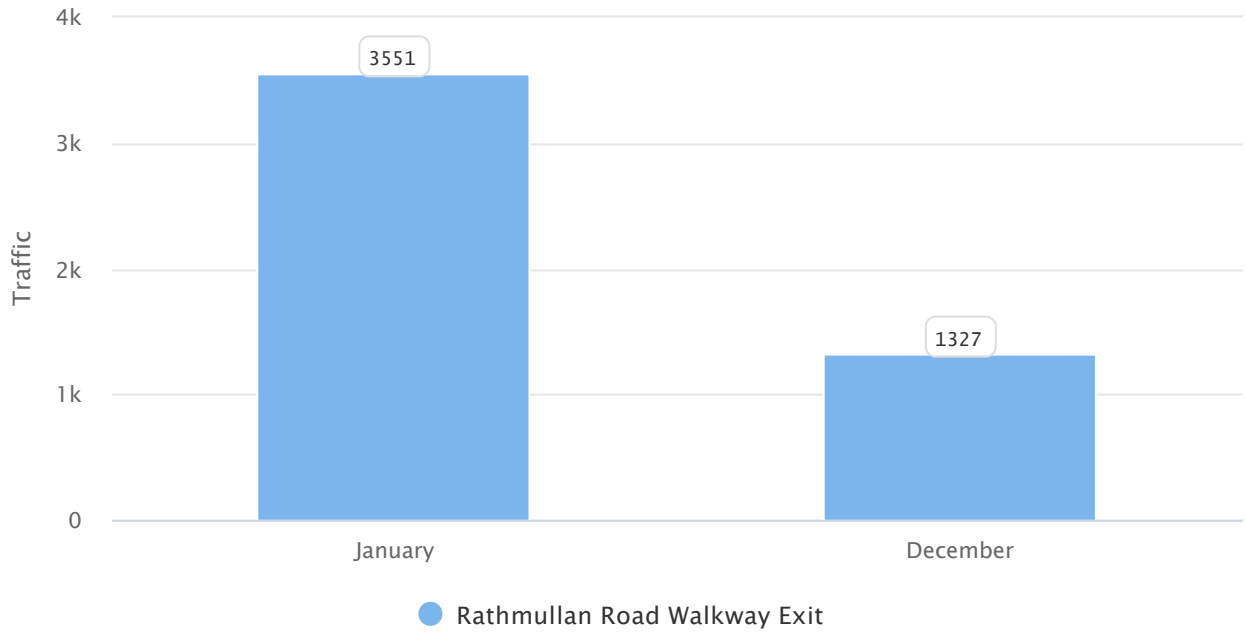

Rathmullan Road Meath County Council

Rathmullan Road Walkway Exit

21/12/2020 to 20/01/2021

comhairle chontae na mí
meath county council

Data Summary

Rathmullan Road Walkway Exit	
Total Traffic for Period	4878
Monthly Average	4799
Weekly Average	1101
Daily Average	157
Busiest day of the year	2021-01-16
Busiest day of the week	Saturday
Busiest hour of the day	13
Device Type	pedestrian
Installation Date	2020-12-21
Site ID	0242
GPS Co-ordinates	53.717395, -6.391047

Totals for each day of the week

21st December 2020 to 20th January 2021

Totals for each hour of the day

21st December 2020 to 20th January 2021

Monthly Totals

21st December 2020 to 20th January 2021

Weekly Totals

21st December 2020 to 20th January 2021

Hour of the Day	Max	Avg	Min	Sum
00:00	1	0	0	1
01:00	1	0	0	2
02:00	4	0	0	4
03:00	0	0	0	0
04:00	0	0	0	0
05:00	0	0	0	0
06:00	2	0	0	4
07:00	2	0	0	12
08:00	13	3	0	90
09:00	22	7	0	201
10:00	28	12	2	379
11:00	58	17	0	520
12:00	44	20	0	611
13:00	67	26	0	799
14:00	66	24	1	753
15:00	50	20	2	618
16:00	120	19	3	600
17:00	17	5	0	169
18:00	6	1	0	45
19:00	5	1	0	32
20:00	4	1	0	27
21:00	2	0	0	4
22:00	6	0	0	7
23:00	0	0	0	0