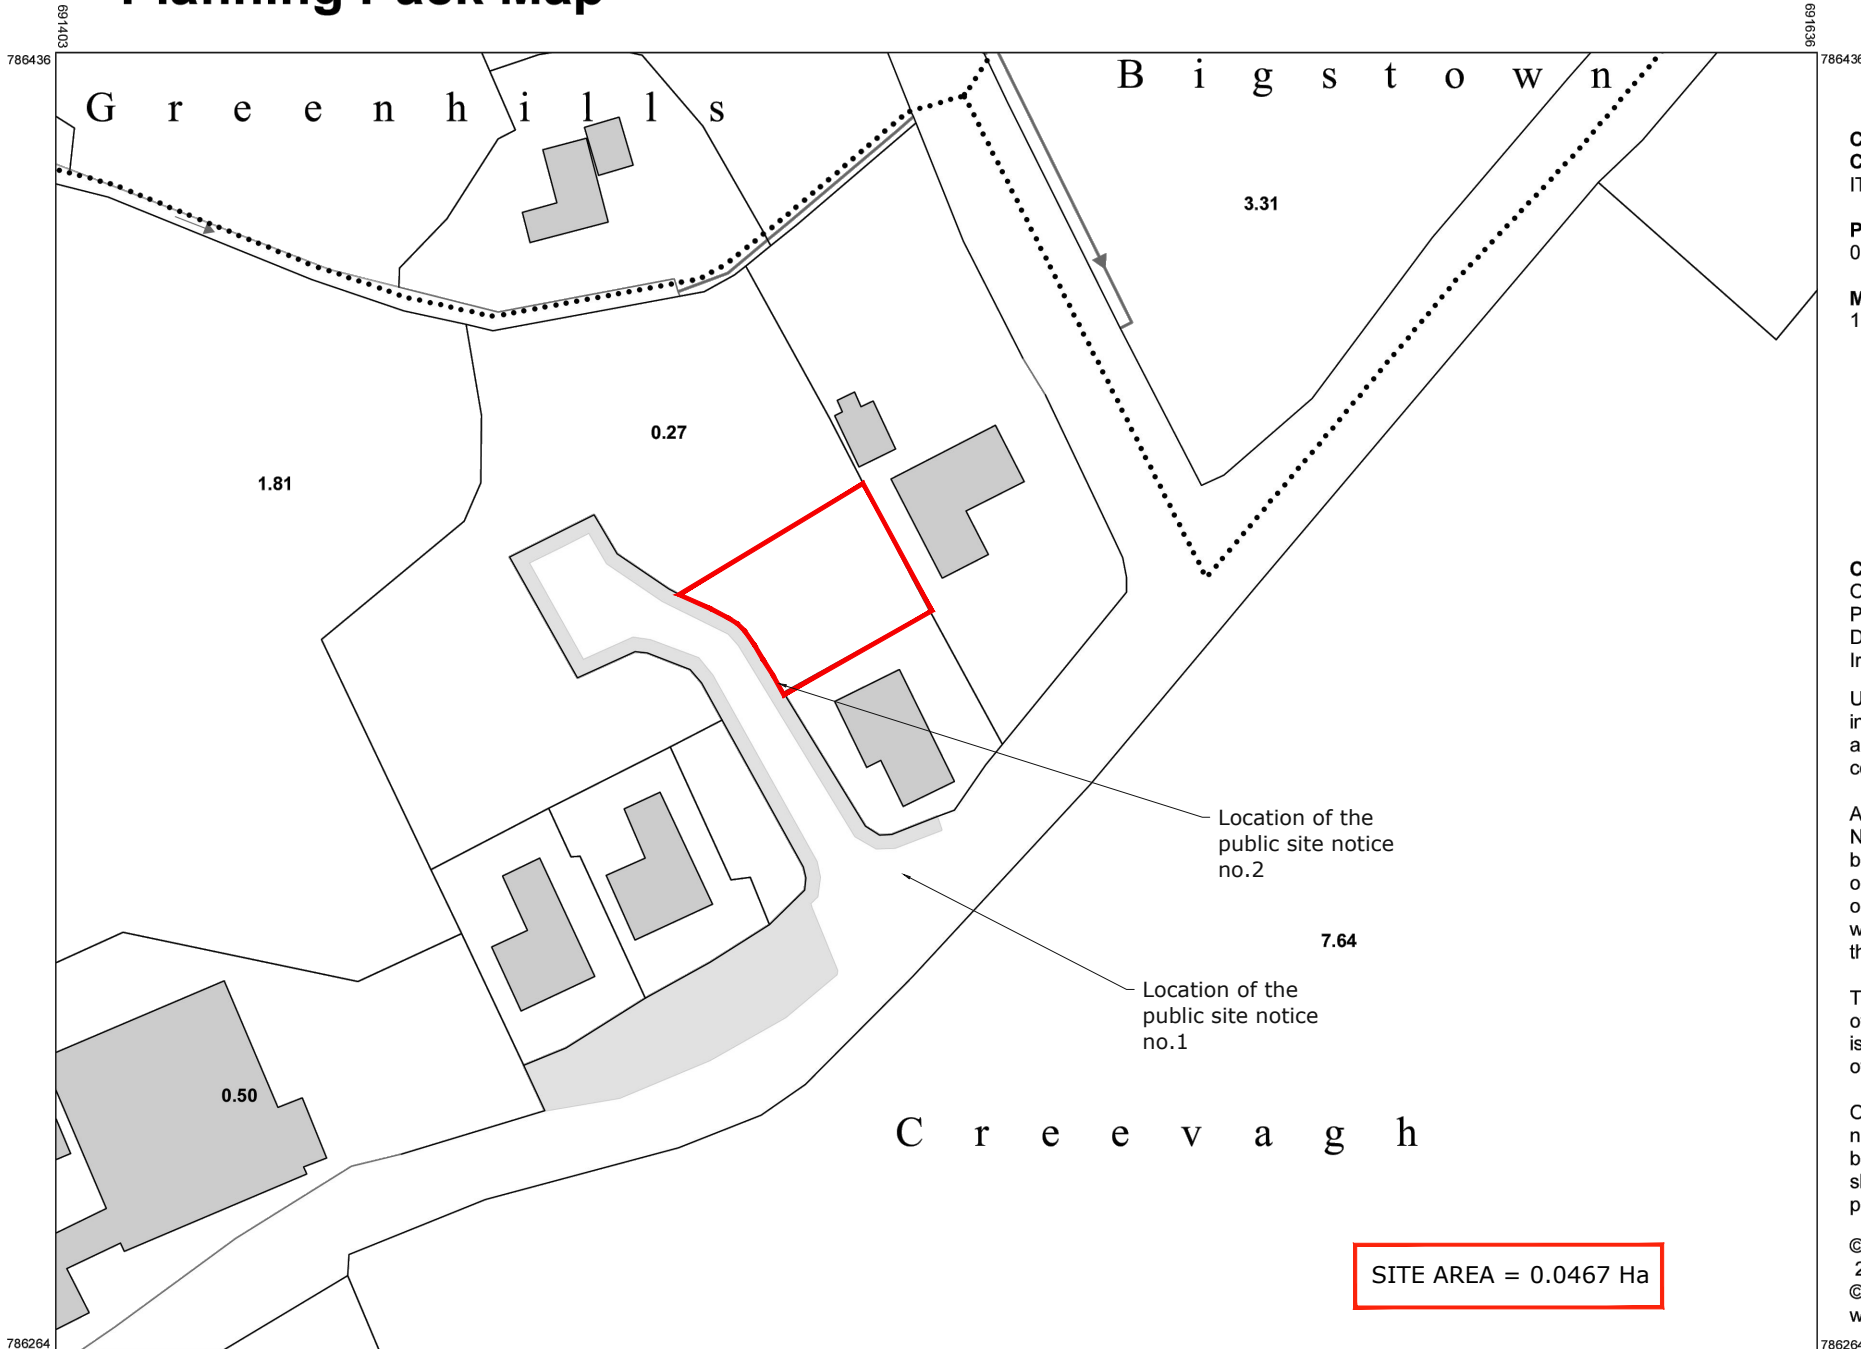

# Planning Pack Map

**CENTRE COORDINATES:**  
ITM 691520,786350

**PUBLISHED:** 05/08/2022  
**ORDER NO.:** 50283962\_3

**MAP SERIES:** 1:5,000  
**MAP SHEETS:** 2067

**COMPILED AND PUBLISHED BY:**  
Ordnance Survey Ireland,  
Phoenix Park,  
Dublin 8,  
Ireland.

The representation on this map of a road, track or footpath is not evidence of the existence of a right of way.

Ordnance Survey maps never show legal property boundaries, nor do they show ownership of physical features.