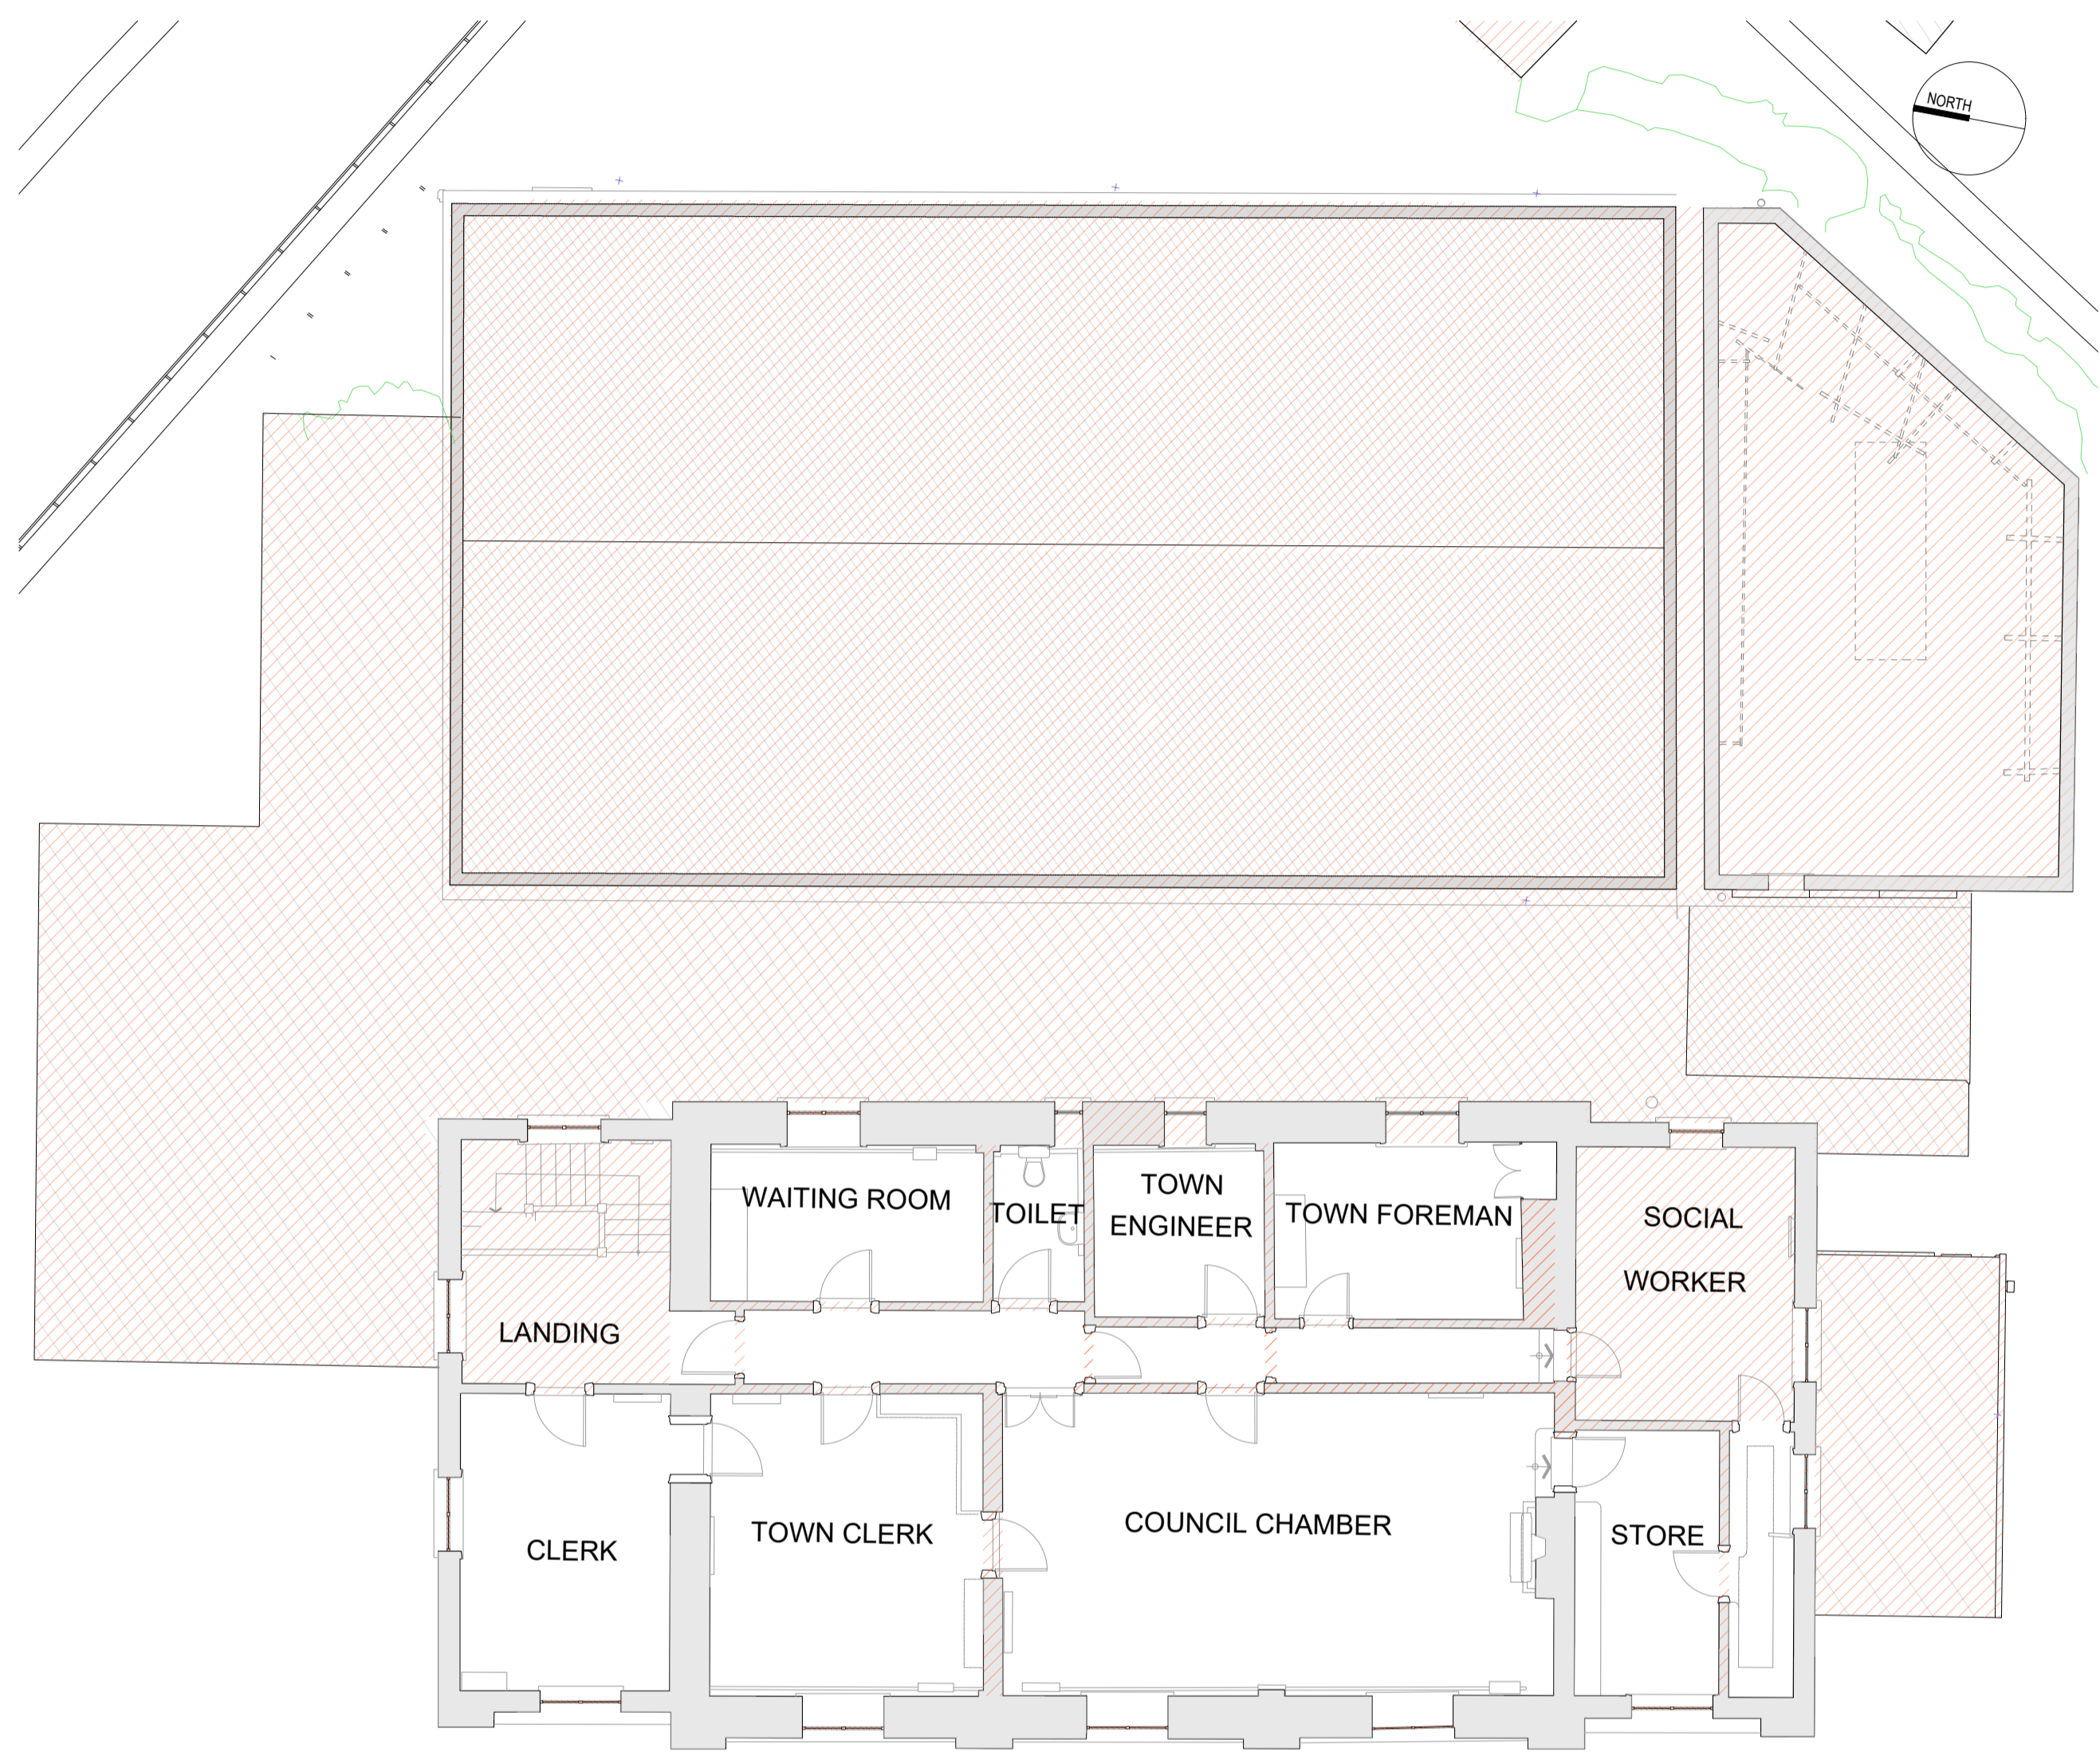

GROUND FLOOR

FIRST FLOOR

DEMOLITION LAYOUTS

SCALE 1:100 @A1

Intermediate Projects	Commissioner in Charge	Design Team	Drawing Revisions	Drawing Title	Project Title
OPW Head Office, Trim, Co. Meath. Telephone: (046) 942 6000 LoCall: 1890 213414 Website: www.opw.ie	ROSEMARY COLLIER Assistant Secretary HERITAGE AND BUILDING SERVICES	TERRI SWEENEY-MEADE MR/IAI Assistant Principal Architect MÁIRE O'SULLIVAN MR/IAI Senior Architect ZEE GAMIET-PARKER MR/IAI Architect ALANNA HOLMES Architectural Graduate TIMOTHY DOWLING MR/IAI Architect	REF DESCRIPTION A B C D E	DEMOLITION LAYOUTS GROUND + FIRST FLOOR PLANS DRAWN CHECKED SCALE DATE ZGP * 1:100 @A1 SEPT 2023	TRIM MARKET HOUSE Trim, Co. Meath REFURBISHMENT AND RENOVATION PROJECT NO. STATUS NUMBER REV. G16.056 PLA 007