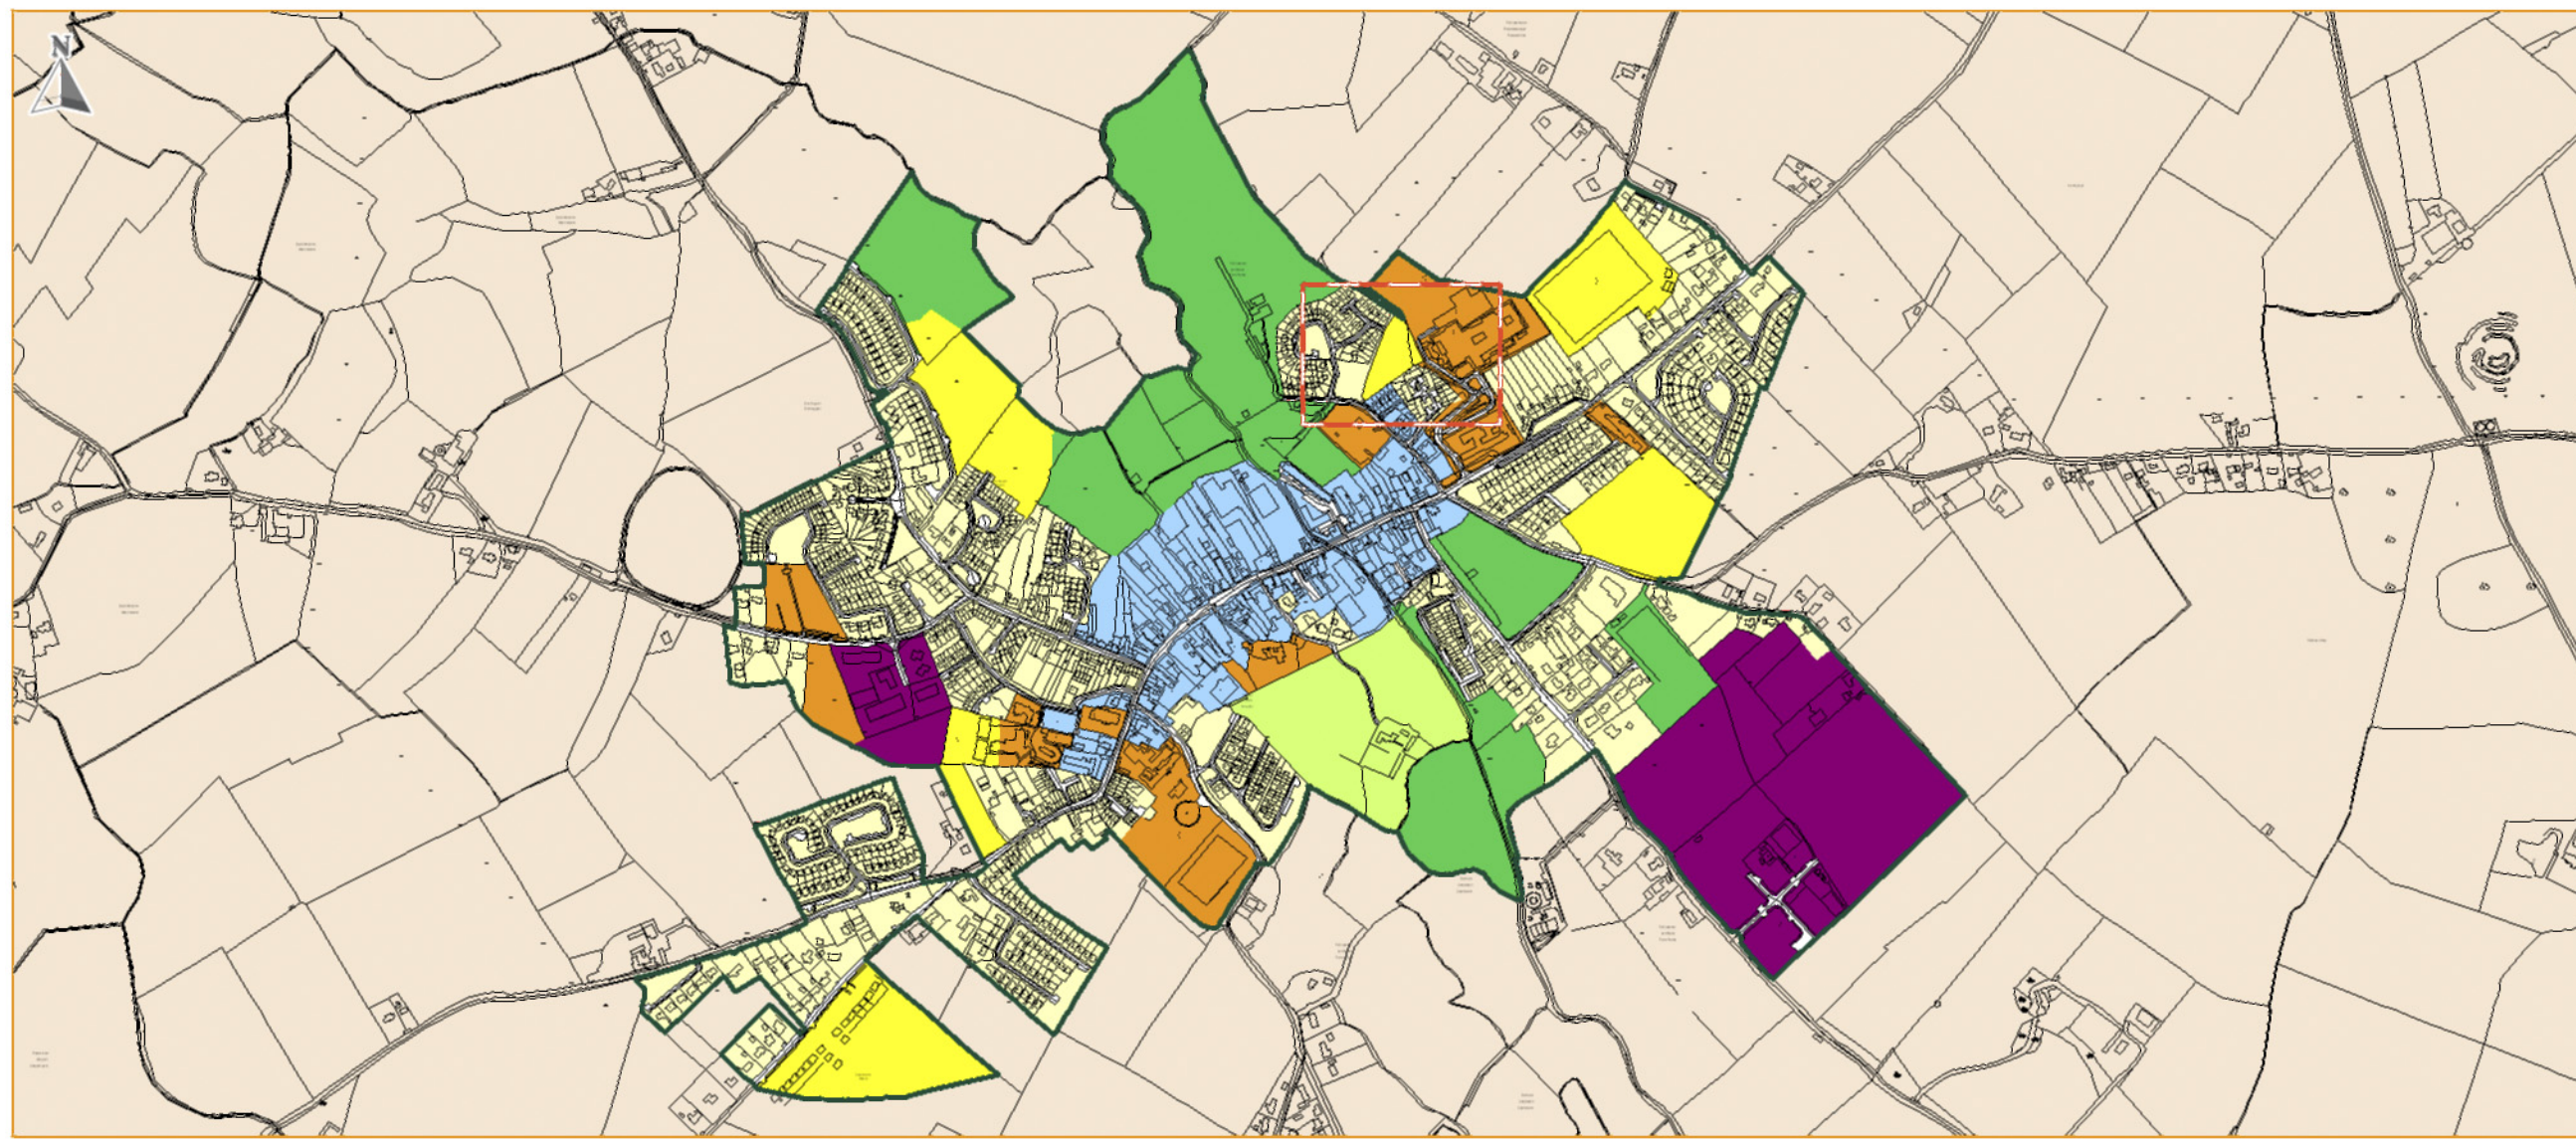

LEGEND

Zoning Objectives

- A1 - Existing Residential
- A2 - New Residential
- B1 - Commercial Town or Village Centre
- E2 - General Enterprise and Employment
- F1 - Open Space
- G1 - Community Infrastructure
- H1 - High Amenity
- RA - Rural Area
- Settlement Boundary