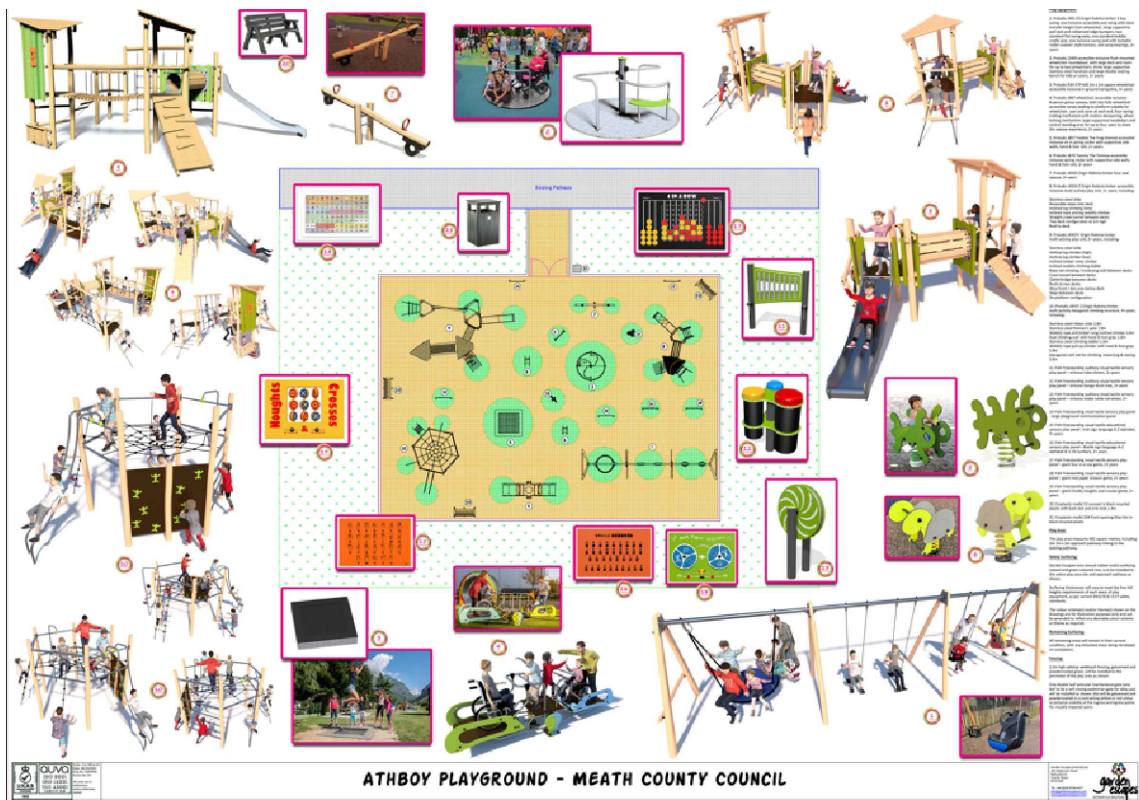

Fair Green Athboy Playground 714m²

Fair Green Athboy

GENERAL NOTES

1. This drawing is the property of Meath County Council, it is a confidential document and must not be copied, used, or reproduced without prior written consent.
2. Unless stated otherwise, all levels refer to Ordnance Survey Datum, Malin Head, and all coordinates refer to Irish Transverse Mercator (ITM) Grid.
3. DO NOT SCALE: use figured dimensions only, if in doubt ask.

9			
xx/xx/xx	Issued for xxx	xx	xx
Date	Amendment / Issue	Drm	Chk APP
Stage: XXXXXX			

Comhairle Chontae na Mí
Meath
County Council

Buvinda House, Dublin Road, Navan, Co Meath C15 Y291
T: 046 909 7000 F: 046 909 7001 W: www.meath.ie

Athboy Playground Part 8

Athboy Playground Layout

Drawn by:	Checked by:	Approved by:
	PT	PT

Scale: 1/200@A3	Drg. No: MCC.2.10.24 LOC	Rev:
Date: 02/10/2024